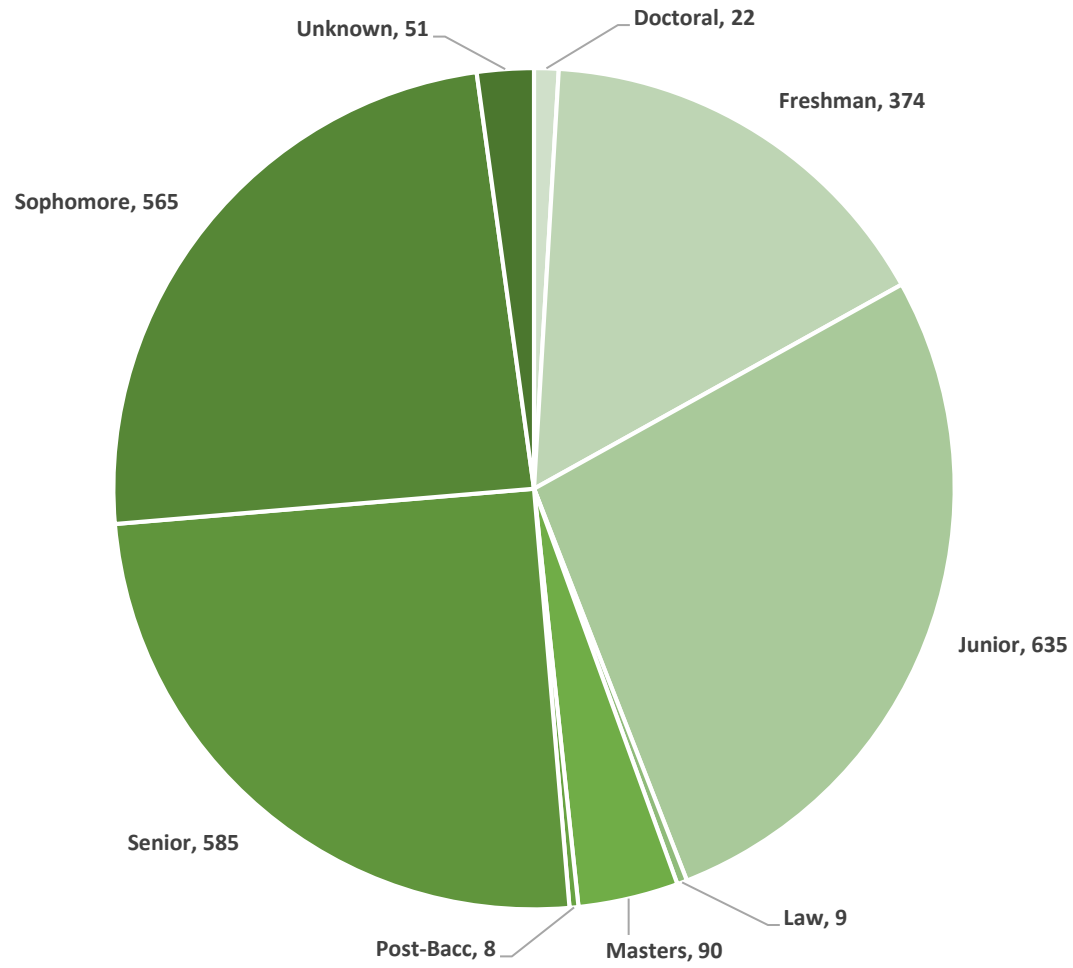

# SGA Voter by College

### Voter by College and Classification

College	Doctoral	Freshman	Junior	Law	Masters	Post-Bacc	Senior	Sophomore	Unknown	Grand Total
Arch & Design,Hines College of		15	64		3		53	56		191
Arts, McGovern College of the		3	10		2	2	17	6	1	41
Business, Bauer College of		47	96		4		89	72	9	317
Conrad N. Hilton Glob Hosp Ldr		5	9		1		8	10	1	34
Education, College of	2	37	46		2		24	49	1	161
Engineering, College of	10	31	54		20	1	99	29	4	248
Exploratory Studies		44	10					18	5	77
Hobby School of Public Affairs		2	3		1		3	2		11
Law, College of				8						8
Lib Arts & Soc Sci, Coll of	3	121	215		12	3	149	189	18	710
Nat Sciences & Math, Col of	5	46	84		14	1	87	75	4	316
Nursing, College of		8	2					4		14
Pharmacy, College of	2				1					3
Social Work, College of					26					26
Technology, College of		14	42		4	1	49	53	3	166
Unknown		1		1			7	2	5	16
<b>Grand Total</b>	<b>22</b>	<b>374</b>	<b>635</b>	<b>9</b>	<b>90</b>	<b>8</b>	<b>585</b>	<b>565</b>	<b>51</b>	<b>2339</b>

### Voter by Ethnicity and Gender

Ethnicity	Female	Male	Unknown	Grand Total
African American	239	137		376
American Indian		1		1
Asian	243	200		443
Hawaiian Pacific Islder		1		1
Hispanic	442	303		745
International	69	63		132
Multiracial	43	25		68
Unknown	20	14		34
White	259	229		488
Unknown			51	51
<b>Grand Total</b>	<b>1315</b>	<b>973</b>	<b>51</b>	<b>2339</b>

### Voter Ethnicity