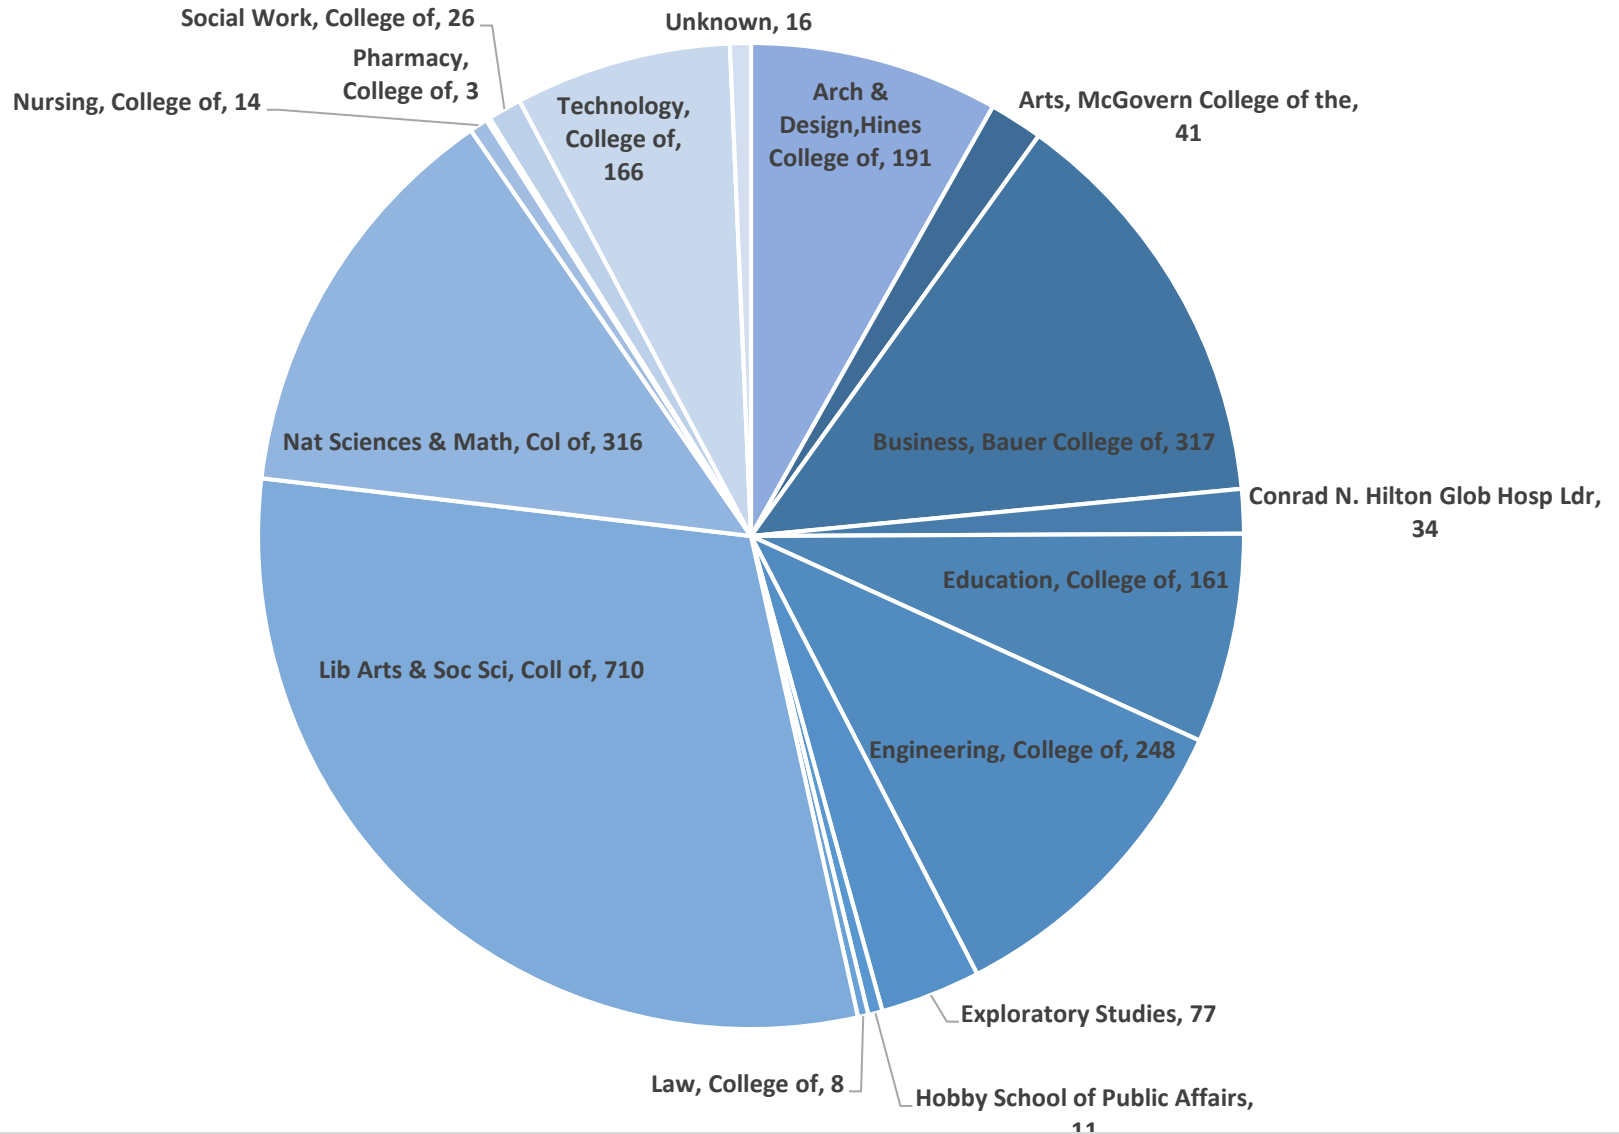

# SGA Voter by College

### Voter by Ethnicity and Gender

Ethnicity	Female	Male	Unknown	Grand Total
African American	239	137		376
American Indian		1		1
Asian	243	200		443
Hawaiian Pacific Islder		1		1
Hispanic	442	303		745
International	69	63		132
Multiracial	43	25		68
Unknown	20	14		34
White	259	229		488
Unknown			51	51
<b>Grand Total</b>	<b>1315</b>	<b>973</b>	<b>51</b>	<b>2339</b>

### Voter Ethnicity