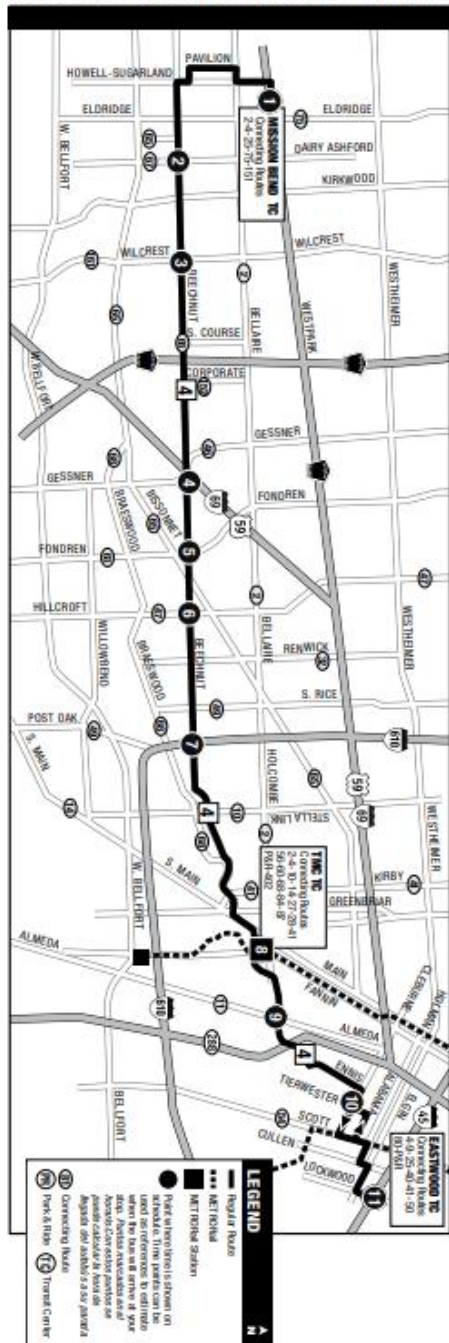

METRO SERVICE

4 BEECHNUT

Frequent Connections:

- 2 Bellaire
- 25 Richmond
- 27 Shepherd
- 46 Gessner
- 50 Broadway
- 54 Scott
- 56 Airline / Montrose
- 63 Fondren
- 65 Bissonnet
- 80 MLK / Lockwood
- 402 Bellaire Quickline
- METRORail Red Line
- METRORail Purple Line

Regular Fare

$1.25

For all Local Bus customers who aren't eligible for a discounted fare.

Discounted Fare

$0.60

* For students, seniors 65-69, or people with disabilities who aren't METROLift customers.