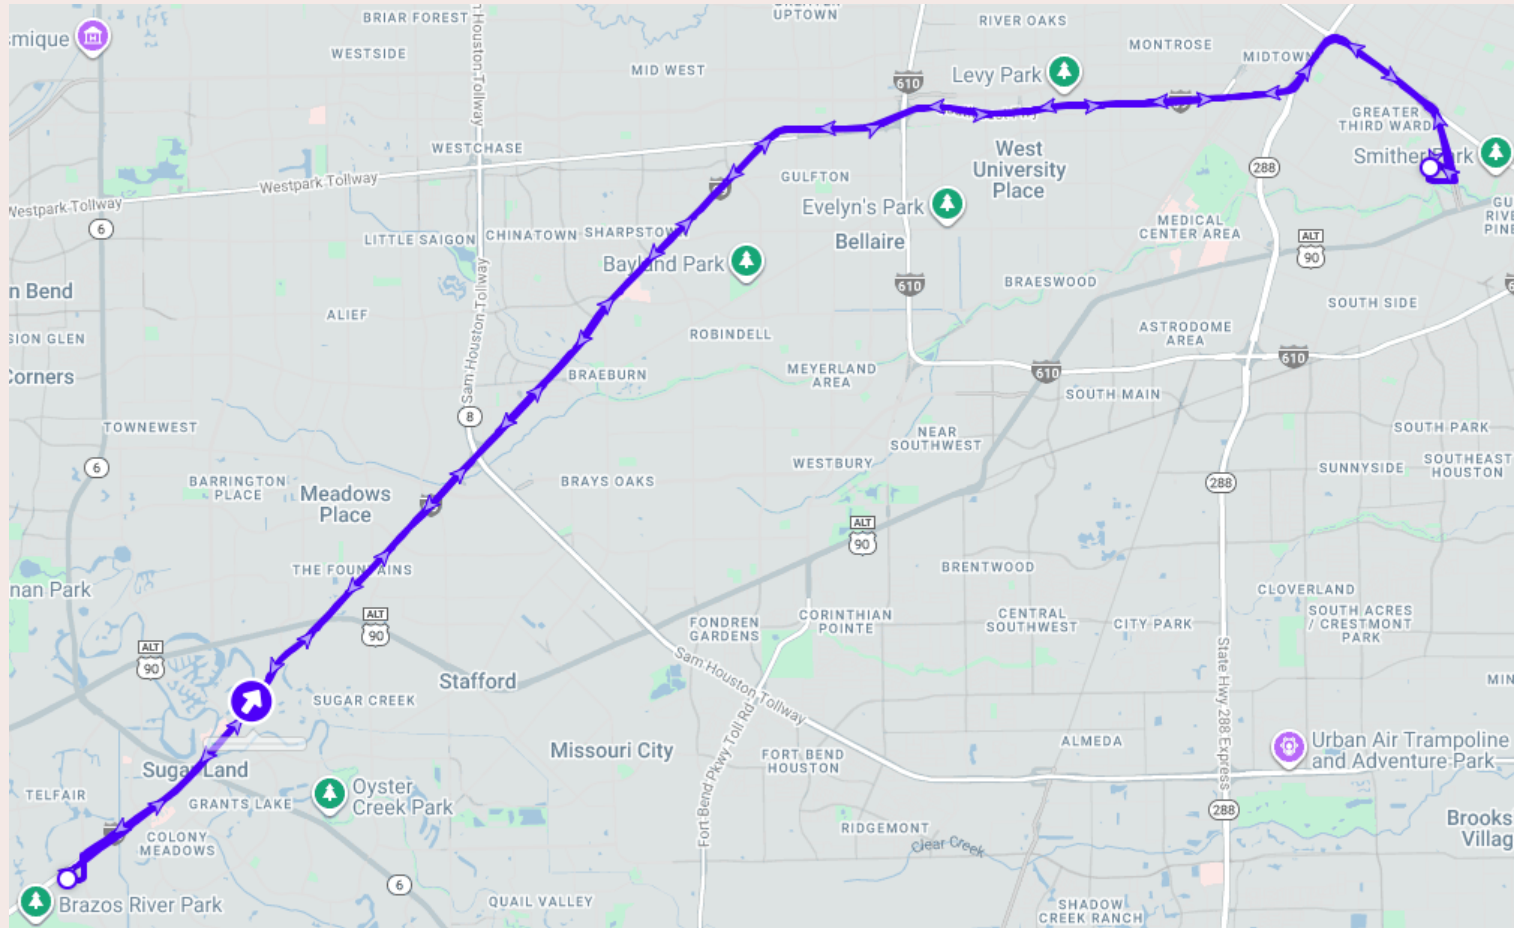

4 BEECHNUT

Frequent Connections:

- 2 Bellaire
- 25 Richmond
- 27 Shepherd
- 46 Gessner
- 50 Broadway
- 54 Scott
- 56 Airline / Montrose
- 63 Fondren
- 65 Bissonnet
- 80 MLK / Lockwood
- 402 Bellaire Quickline
- METRORail Red Line
- METRORail Purple Line

Regular Fare

\$1.25

For all Local Bus customers who aren't eligible for a discounted fare.

Discounted Fare

\$0.60

* For students, seniors 65-69, or people with disabilities who aren't METROLift customers.

UH SUGARLAND SHUTTLE

UH Sugar Land Schedule

Monday – Thursday: 7:30 am – 9:30 pm

Friday: 7:30 am – 11:33 am

Shuttle Stop Locations

UH Main Campus @ Welcome Center Garage

UH Sugar Land Campus @ Technology Building

Route Information

Approximately 40 minutes each way

Eligibility Criteria

Must take Face to Face Classes at both

UH Main Campus & UH Sugar Land

(OR)

Live on campus and take Face to Face Classes at

UH Sugar Land campus.

Cost of UH Sugar Land Permit