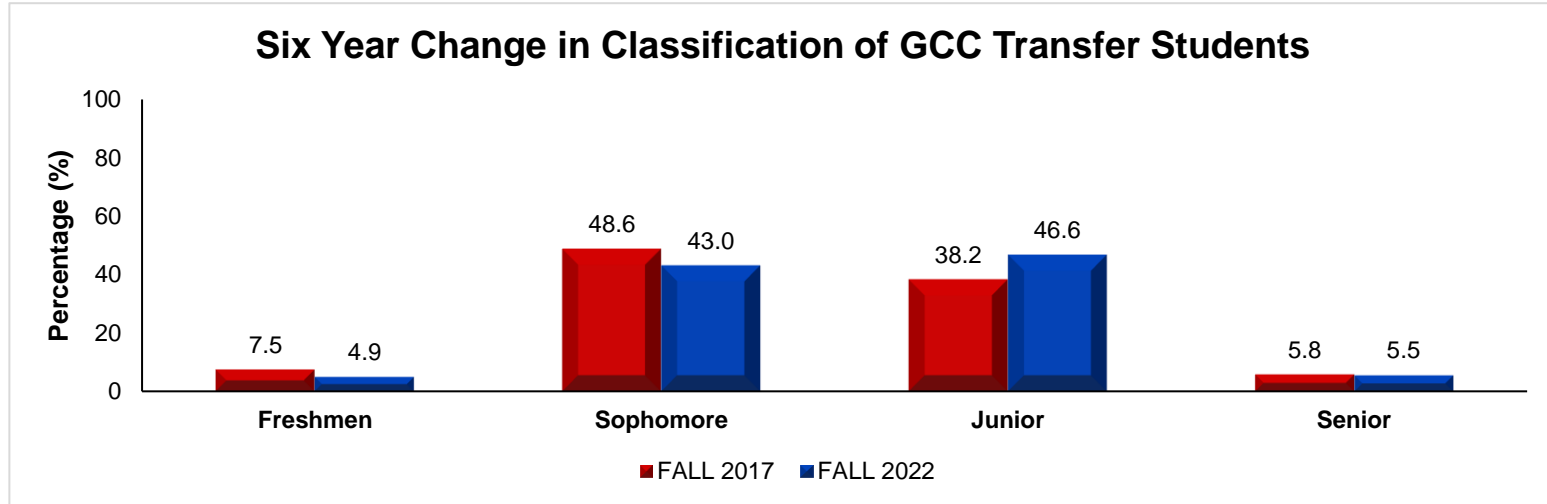

University of Houston
Gulf Coast Consortium Transfer Student Enrollment Report

First Time Transfers from Gulf Coast Consortium
Based on Classification, Fall 2017 - Fall 2022

Classification	FALL 2017		FALL 2018		FALL 2019		FALL 2020		FALL 2021		FALL 2022	
	N	%	N	%	N	%	N	%	N	%	N	%
Freshmen	256	7.5	254	7.3	227	7.4	167	5.5	165	5.6	135	4.9
Sophomore	1,664	48.6	1,677	47.9	1,406	45.9	1,302	42.7	1,245	42.4	1,183	43.0
Junior	1,306	38.2	1,387	39.6	1,283	41.9	1,423	46.6	1,340	45.6	1,283	46.6
Senior	197	5.8	184	5.3	150	4.9	161	5.3	188	6.4	152	5.5
Total	3,423		3,502		3,066		3,053		2,938		2,753