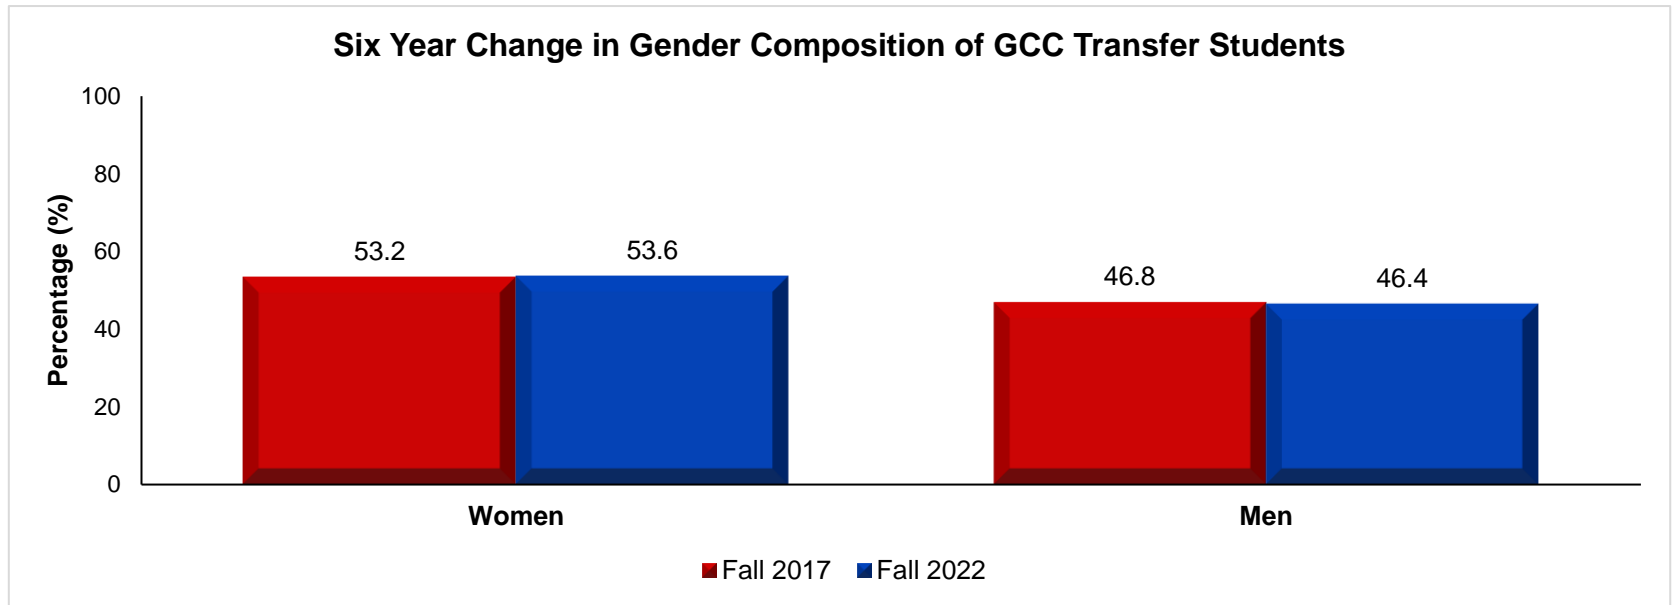

University of Houston
Gulf Coast Consortium Transfer Student Enrollment Report

First Time Transfers from Gulf Coast Consortium
Gender Composition, Fall 2017 - Fall 2022

Gender	Fall 2017		Fall 2018		Fall 2019		Fall 2020		Fall 2021		Fall 2022	
	N	%	N	%	N	%	N	%	N	%	N	%
Women	1,822	53.2	1,841	52.6	1,580	51.5	1,638	53.7	1,597	54.4	1,476	53.6
Men	1,601	46.8	1,661	47.4	1,486	48.5	1,415	46.4	1,341	45.6	1,277	46.4
Total	3,423		3,502		3,066		3,053		2,938		2,753