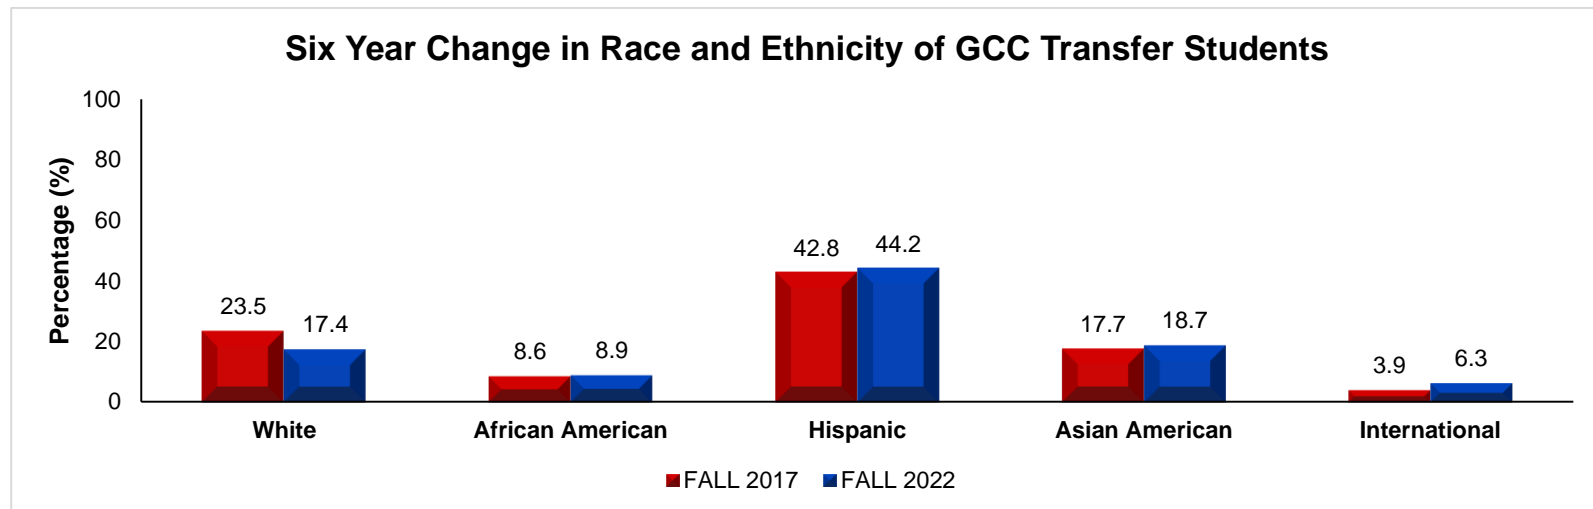

University of Houston
Gulf Coast Consortium Transfer Student Enrollment Report

First Time Transfers from Gulf Coast Consortium
Racial/Ethnic Composition, Fall 2017 - Fall 2022

Race/Ethnicity	FALL 2017		FALL 2018		FALL 2019		FALL 2020		FALL 2021		FALL 2022	
	N	%	N	%	N	%	N	%	N	%	N	%
White	804	23.5	781	22.3	675	22.0	633	20.7	615	20.9	479	17.4
African American	294	8.6	283	8.1	233	7.6	236	7.7	228	7.8	244	8.9
Hispanic	1,466	42.8	1,488	42.5	1,288	42.0	1,245	40.8	1,244	42.3	1,216	44.2
Asian American	605	17.7	642	18.3	514	16.8	545	17.9	548	18.7	516	18.7
Native American	3	0.1	4	0.1	2	0.1	6	0.2	4	0.1	5	0.2
International	135	3.9	187	5.3	196	6.4	212	6.9	178	6.1	172	6.3
Unknown	25	0.7	17	0.5	70	2.3	88	2.9	21	0.7	28	1.0
Hawaiian/Pacific Islander	4	0.1	3	0.1	3	0.1	1	0.0	4	0.1	2	0.1
Multiracial	87	2.5	97	2.8	85	2.8	87	2.9	96	3.3	91	3.3
GCC Total	3,423		3,502		3,066		3,053		2,938		2,753