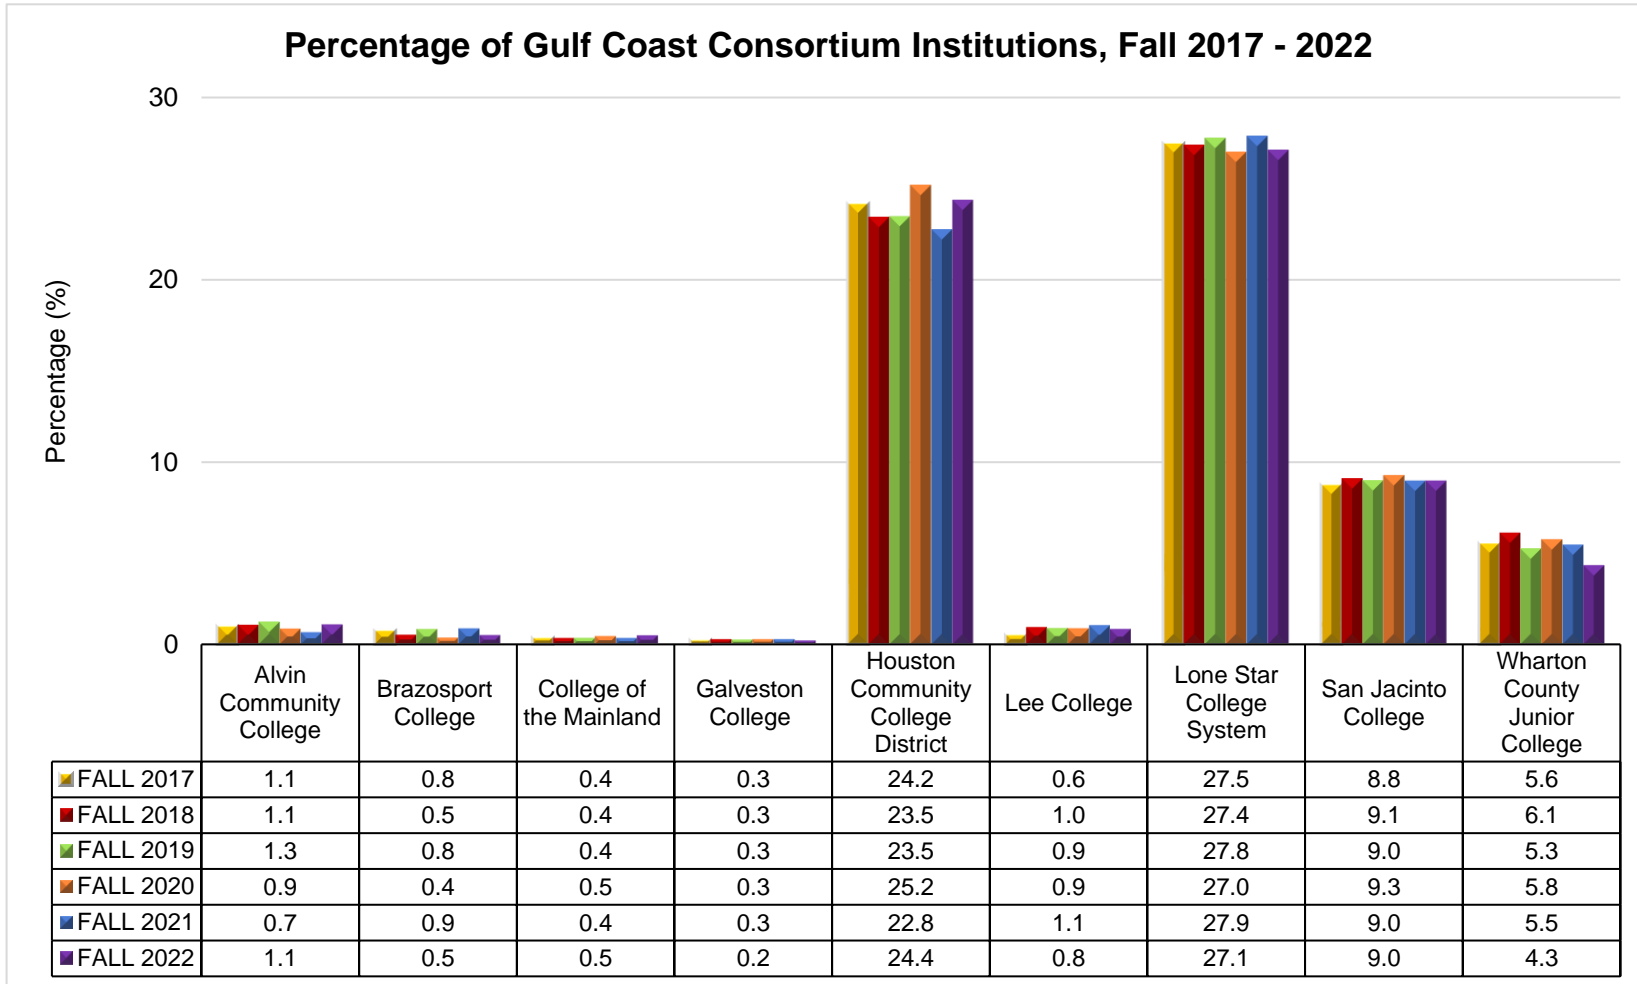

University of Houston
Gulf Coast Consortium Transfer Student Enrollment Report

First Time Transfers from Gulf Coast Consortium Institutions
Six Year Enrollment Trend, Fall 2017 - Fall 2022

Institution	FALL 2017		FALL 2018		FALL 2019		FALL 2020		FALL 2021		FALL 2022	
	N	%	N	%	N	%	N	%	N	%	N	%
Alvin Community College	52	1.1	54	1.1	56	1.3	38	0.9	29	0.7	44	1.1
Brazosport College	41	0.8	27	0.5	37	0.8	16	0.4	38	0.9	21	0.5
College of the Mainland	21	0.4	18	0.4	16	0.4	20	0.5	15	0.4	20	0.5
Galveston College	15	0.3	14	0.3	12	0.3	12	0.3	12	0.3	9	0.2
Houston Community College District	1,195	24.2	1,185	23.5	1,041	23.5	1,097	25.2	978	22.8	987	24.4
Lee College	29	0.6	48	1.0	40	0.9	39	0.9	45	1.1	34	0.8
Lone Star College System	1,358	27.5	1,385	27.4	1,231	27.8	1,176	27.0	1,198	27.9	1098	27.1
San Jacinto College	435	8.8	461	9.1	399	9.0	404	9.3	387	9.0	364	9.0
Wharton County Junior College	277	5.6	310	6.1	234	5.3	251	5.8	236	5.5	176	4.3
Total GCC Institutions	3,423		3,502		3,066		3,053		2,938		2753	
Total Other Transfer Institutions	1,517		1,552		1,363		1,305		1,360		1300	
Total New Transfer Students	4,940		5,054		4,429		4,358		4,298		4053	
Percent of First New Transfer Students from a GCC Institution	69.3		69.3		69.2		70.1		68.4		67.92	

University of Houston Gulf Coast Consortium Transfer Student Enrollment Report