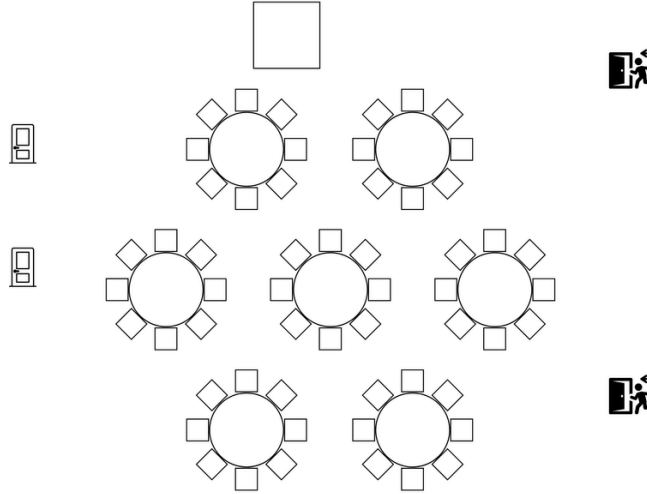

Classroom Setups

Please note that these are approximate estimates

Classroom: Row Chairs/Theater Style
Capacity: 50

Classroom: Classroom (18" Table w/ 3 Chairs)
Capacity: 30

Classroom: U-shape (18" Table w/ 3 Chairs)
Capacity: 21

Classroom: Collaborative Setup (18" Table w/ 3 Chairs)
Capacity: 16

Multipurpose Room Setups

Please note that these are approximate estimates

Multipurpose: Row Chairs/Theater Style
Capacity: 90

Multipurpose: Banquet (60" Round w/ 8 Chairs)
Capacity: 56

Multipurpose: Classroom (18" Table w/ 3 Chairs)
Capacity: 69

Multipurpose: Open Square (18" Table w/ 3 Chairs)
Capacity: 30

Multipurpose: U-shape (18" Table w/ 3 Chairs)
Capacity: 30

Conference Space Setups

Please note that these are approximate estimates

Room 113 Conference: Open Square
Capacity: 12