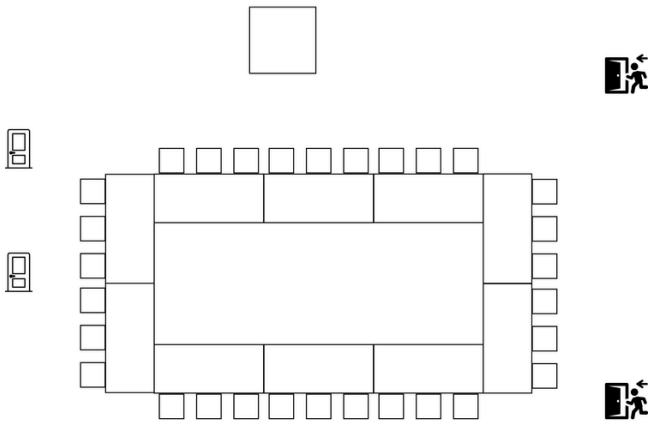

Classroom Setups

Please note that these are approximate estimates

Classroom: Row Chairs/Theater Style
Capacity: 50

Classroom: Classroom (18" Table w/ 3 Chairs)
Capacity: 30

Classroom: U-shape (18" Table w/ 3 Chairs)
Capacity: 21

Classroom: Collaborative Setup (18" Table w/ 3 Chairs)
Capacity: 16

Multipurpose Room Setups

Please note that these are approximate estimates

Multipurpose: Row Chairs/Theater Style
Capacity: 90

Multipurpose: Banquet (60" Round w/ 8 Chairs)
Capacity: 56

Multipurpose: Classroom (18" Table w/ 3 Chairs)
Capacity: 69

Multipurpose: Open Square (18" Table w/ 3 Chairs)
Capacity: 30

Multipurpose: U-shape (18" Table w/ 3 Chairs)
Capacity: 30

Conference Space Setups

Please note that these are approximate estimates

Room 113 Conference: Open Square
Capacity: 12