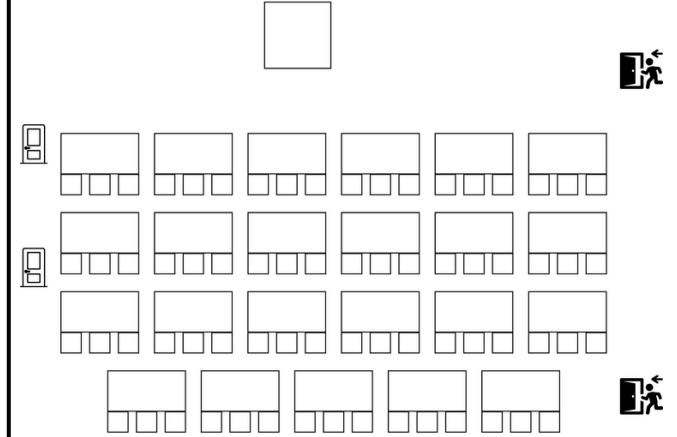

Classroom Setups

Please note that these are approximate estimates

Classroom: Row Chairs/Theater Style
Capacity: 50

Classroom: Classroom (18" Table w/ 3 Chairs)
Capacity: 30

Classroom: U-shape (18" Table w/ 3 Chairs)
Capacity: 21

Classroom: Collaborative Setup (18" Table w/ 3 Chairs)
Capacity: 16

Multipurpose Room Setups

Please note that these are approximate estimates

Multipurpose: Row Chairs/Theater Style
Capacity: 90

Multipurpose: Banquet (60" Round w/ 8 Chairs)
Capacity: 56

Multipurpose: Classroom (18" Table w/ 3 Chairs)
Capacity: 69

Multipurpose: Open Square (18" Table w/ 3 Chairs)
Capacity: 30

Multipurpose: U-shape (18" Table w/ 3 Chairs)
Capacity: 30

Conference Space Setups

Please note that these are approximate estimates

Room 113 Conference: Open Square
Capacity: 12