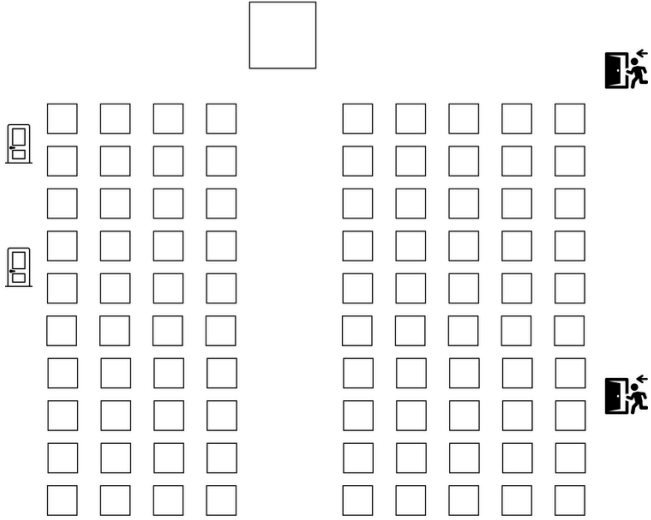

Classroom Setups

Please note that these are approximate estimates

Classroom: Row Chairs/Theater Style
Capacity: 50

Classroom: Classroom (18" Table w/ 3 Chairs)
Capacity: 30

Classroom: U-shape (18" Table w/ 3 Chairs)
Capacity: 21

Classroom: Collaborative Setup (18" Table w/ 3 Chairs)
Capacity: 16

Multipurpose Room Setups

Please note that these are approximate estimates

Multipurpose: Row Chairs/Theater Style
Capacity: 90

Multipurpose: Banquet (60" Round w/ 8 Chairs)
Capacity: 56

Multipurpose: Classroom (18" Table w/ 3 Chairs)
Capacity: 69

Multipurpose: Open Square (18" Table w/ 3 Chairs)
Capacity: 30

Multipurpose: U-shape (18" Table w/ 3 Chairs)
Capacity: 30

Conference Space Setups

Please note that these are approximate estimates

Room 113 Conference: Open Square
Capacity: 12