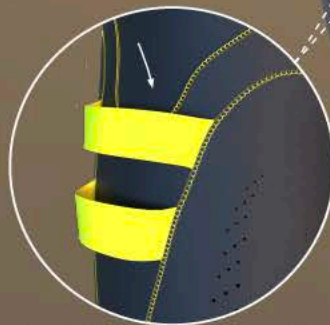

myoStep

1 2 3 4 5