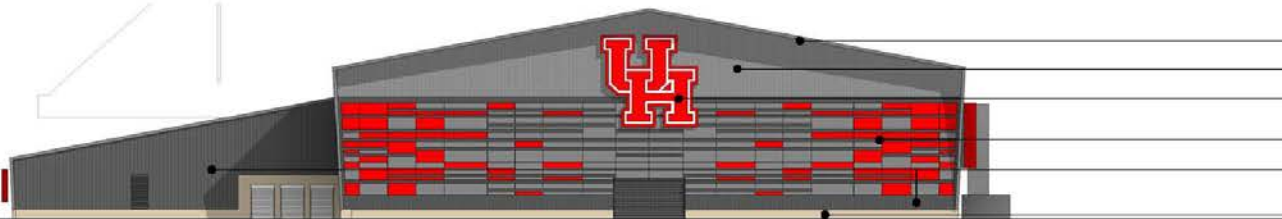

NORTH ELEVATION

- MP ROOF
- TRANSLUCENT PANEL
- SIGNAGE OPPORTUNITY
- "CAGE" PANEL
- MP-2
- BLONDE BRICK