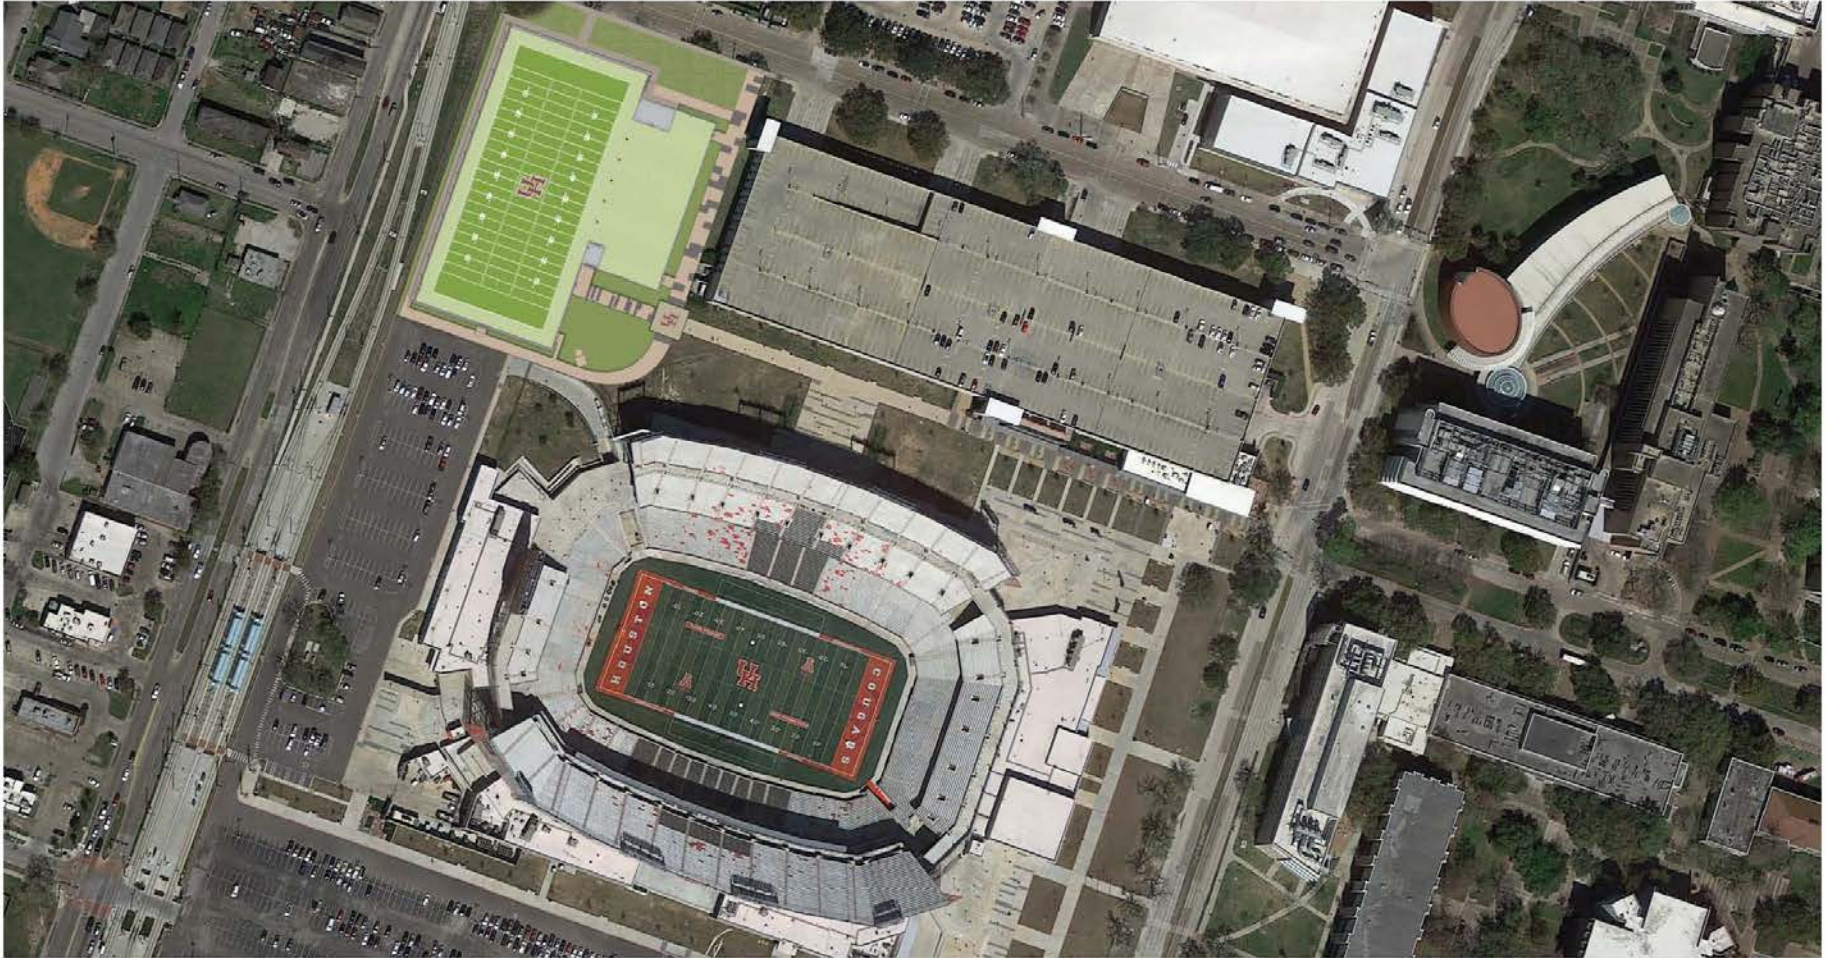

UH INDOOR PRACTICE FACILITY SITE PLAN
UNIVERSITY OF HOUSTON

DATE: 11.08.16