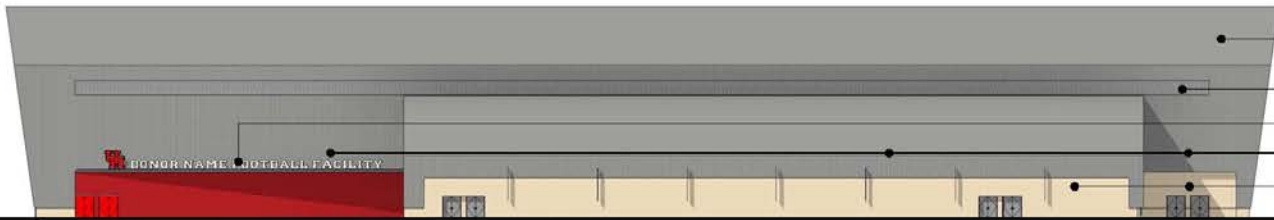

7. SUMMARY:

The project site is located near the south east corner of the Holman & Scott intersection, adjacent to the Stadium Garage and north west of the TDECU Stadium, is the proposed site of the Indoor Football Practice Facility, a steel structure approximately 70' tall with a footprint approximately 400' x 313'. The facility has been designed with many of the surrounding campus features. We are incorporating the use of metal panel on the north and south facade to match the adjacent TEDCU Stadium. Using a mix of gray and red metal panels, we accent the entries and ends of the building to blend with the stadium. The use of this color pattern creates a material pallet within the sports area. We are incorporating the same brick that is used throughout the campus and at the adjacent stadium. The use of brick at the base allows the scale of the building to be more pedestrian friendly as you experience it up close. It also gives the building a more durable surface at the base for ease of maintenance.

DATE: 11.08.16

WEST ELEVATION

- MP ROOF
- TRANSLUCENT PANEL RIBBON
- MECH DUCT
- MP-1
- "HOUSTON COUGAR'S SIGN
- BLONDE BRICK

SOUTH ELEVATION

- MP ROOF
- TRANSLUCENT PANEL
- SIGNAGE OPPORTUNITY
- "CAGE" PANEL
- MP-2
- BLONDE BRICK

EAST ELEVATION

- MP ROOF
- TRANSLUCENT PANEL RIBBON
- (DONOR) SIGNAGE OPPORTUNITY
- MP-1
- BLONDE BRICK

NORTH ELEVATION

- MP ROOF
- TRANSLUCENT PANEL
- SIGNAGE OPPORTUNITY
- "CAGE" PANEL
- MP-2
- BLONDE BRICK