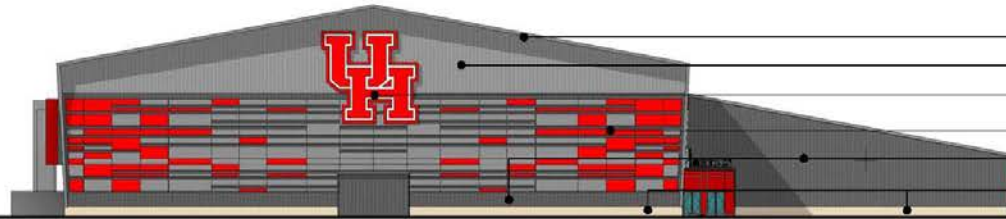

7. SUMMARY:

The project site is located near the south east corner of the Holman & Scott intersection, adjacent to the Stadium Garage and north west of the TDECU Stadium, is the proposed site of the Indoor Football Practice Facility, a steel structure approximately 70' tall with a footprint approximately 400' x 313'. The facility has been designed with many of the surrounding campus features. We are incorporating the use of metal panel on the north and south facade to match the adjacent TEDCU Stadium. Using a mix of gray and red metal panels, we accent the entries and ends of the building to blend with the stadium. The use of this color pattern creates a material pallet within the sports area. We are incorporating the same brick that is used throughout the campus and at the adjacent stadium. The use of brick at the base allows the scale of the building to be more pedestrian friendly as you experience it up close. It also gives the building a more durable surface at the base for ease of maintenance.

DATE: 11.08.16

WEST ELEVATION

- MP ROOF
- TRANSLUCENT PANEL RIBBON
- MECH DUCT
- MP-1
- "HOUSTON COUGAR'S SIGN
- BLONDE BRICK

SOUTH ELEVATION

- MP ROOF
- TRANSLUCENT PANEL
- SIGNAGE OPPORTUNITY
- "CAGE" PANEL
- MP-2
- BLONDE BRICK