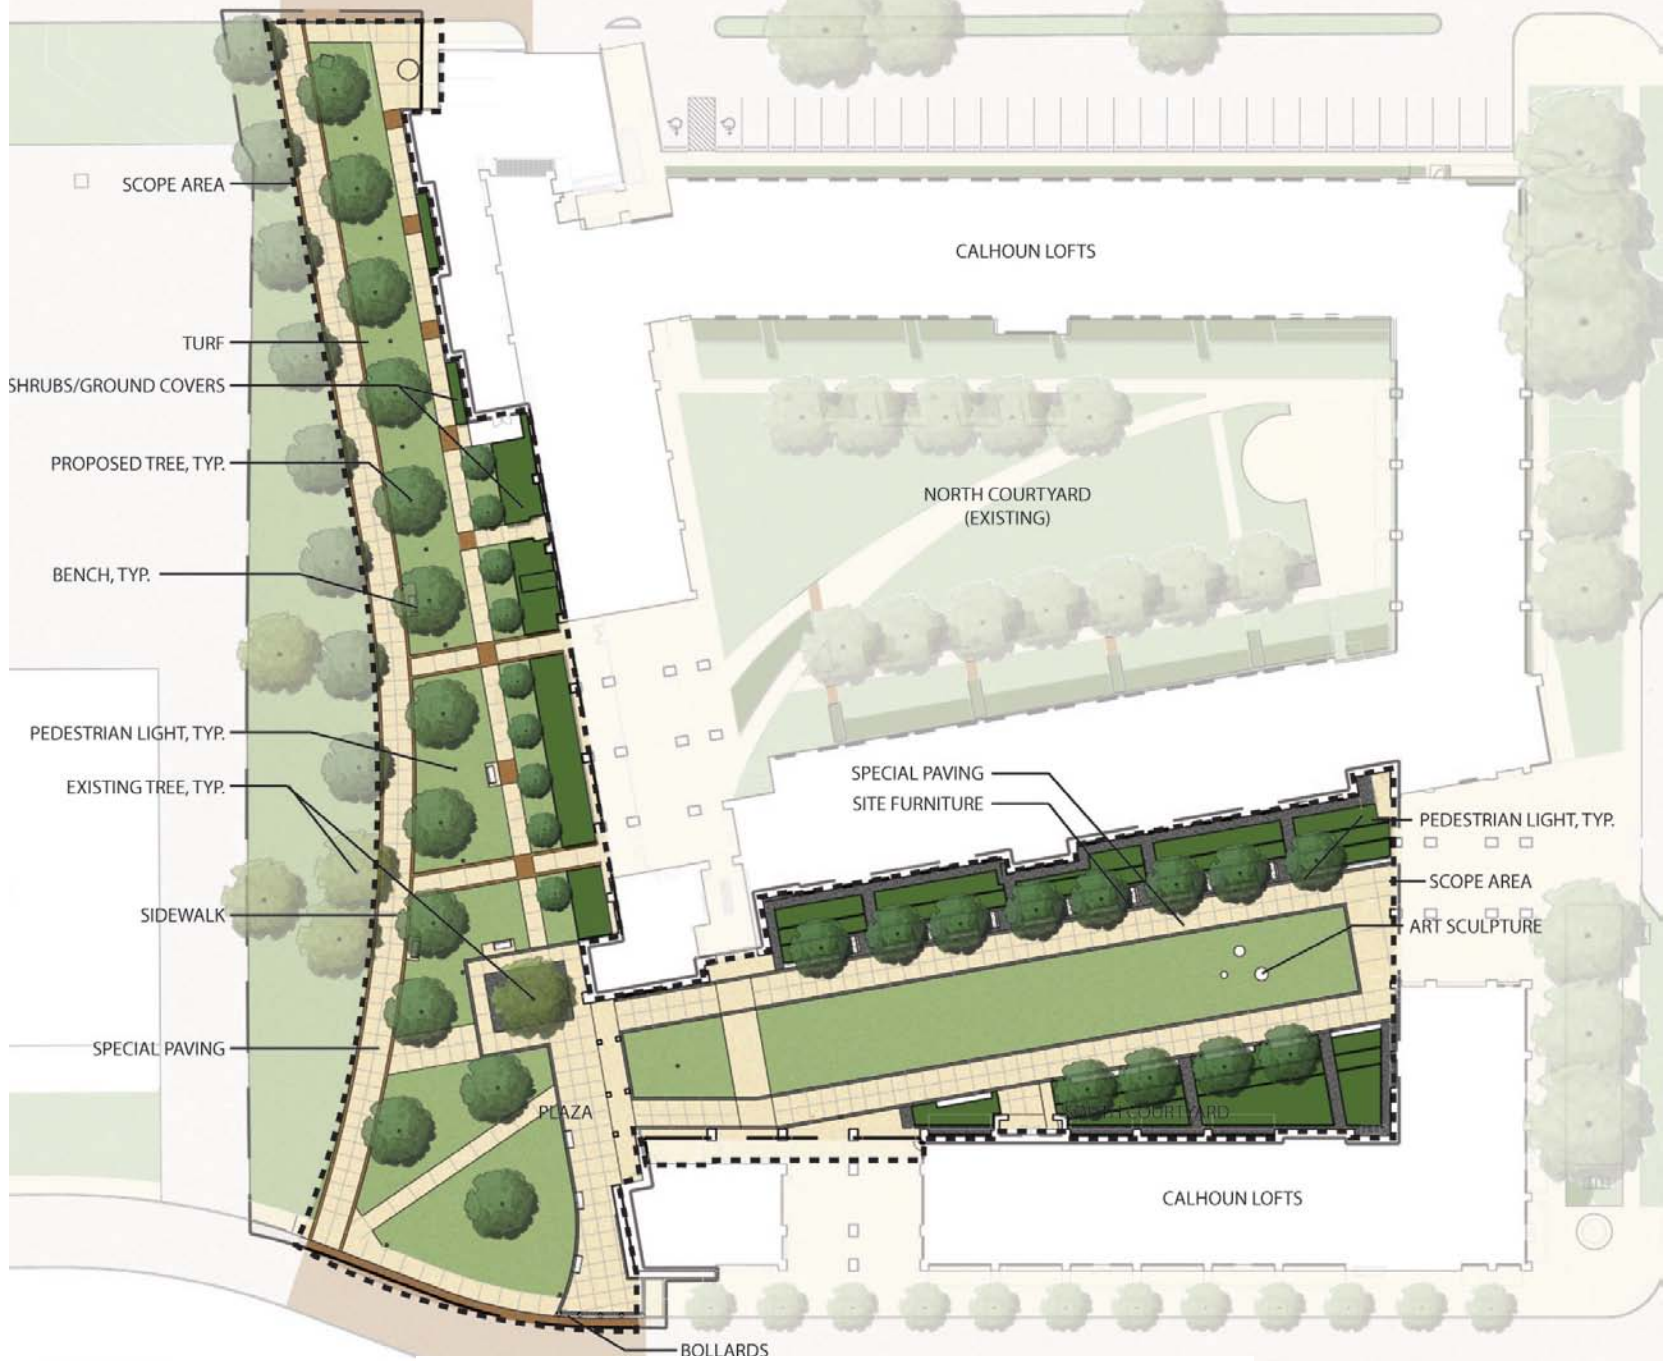

**Professional Precinct (partial)  
Landscape Master Plan**

**Professional Precinct (partial) Landscape Master Plan Phasing**

# Calhoun Lofts

**Existing North Courtyard**

Blackstar Granite Gravel

Landscapeforms – Austin Series Bench  
Exposed Aggregate

Thomas Steele – 6' Table

## Materials

Se'Lux 10' Pedestrian Light Fixture

South Courtyard

South Perimeter

West Perimeter

**Existing South Courtyard & Perimeters**

**Preliminary - South Courtyard**

 CLARK CONDON  
ASSOCIATES  
LANDSCAPE ARCHITECTURE

**South Courtyard**

**South Courtyard**

 CLARK CONDON  
ASSOCIATES  
LANDSCAPE ARCHITECTURE

South Courtyard

South Courtyard

Live Oak

Eagleston Holly

Drummond Red Maple