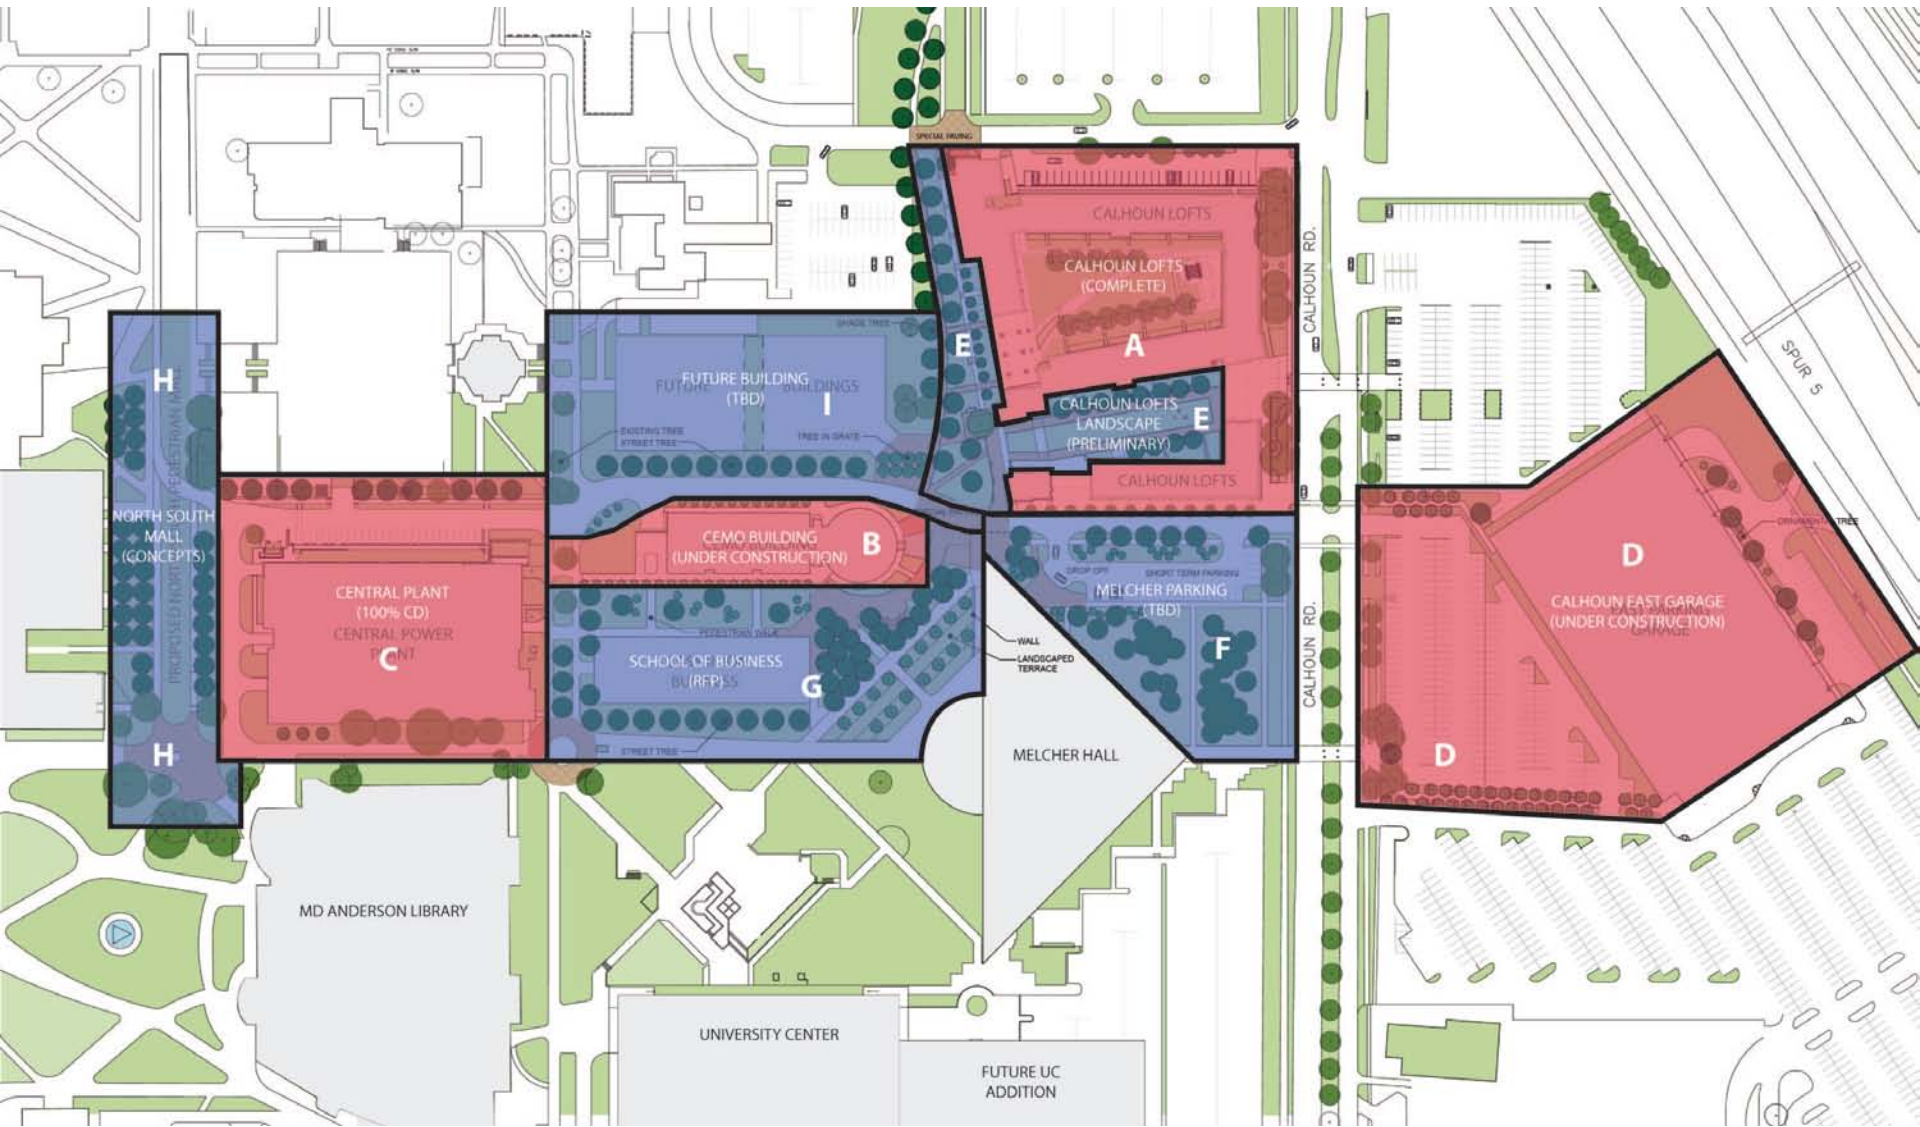

**Professional Precinct (partial)  
Landscape Master Plan**

**Professional Precinct (partial) Landscape Master Plan Phasing**

# Calhoun Lofts

**Existing North Courtyard**

Blackstar Granite Gravel

Landscapeforms – Austin Series Bench  
Exposed Aggregate

Thomas Steele – 6' Table

## Materials

Se'Lux 10' Pedestrian Light Fixture

South Courtyard

South Perimeter

West Perimeter

**Existing South Courtyard & Perimeters**

**Preliminary - South Courtyard**

 CLARK CONDON  
ASSOCIATES  
LANDSCAPE ARCHITECTURE

**South Courtyard**

**South Courtyard**

 CLARK CONDON  
ASSOCIATES  
LANDSCAPE ARCHITECTURE

South Courtyard

South Courtyard

Live Oak

Eagleston Holly

Drummond Red Maple