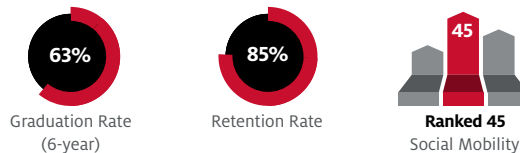

Academic Performance