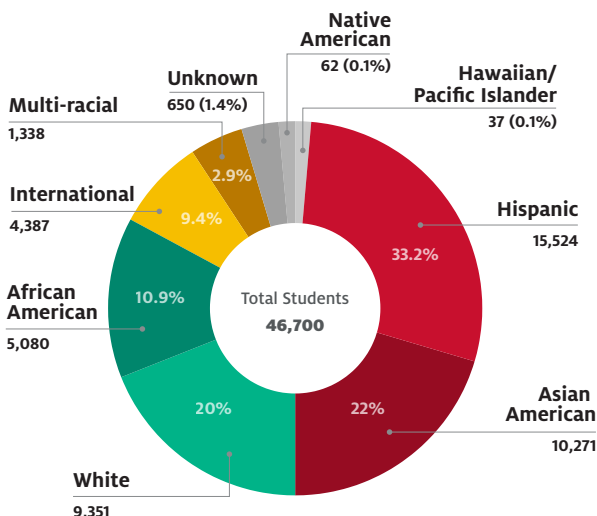

Ethnic Diversity of Student Body