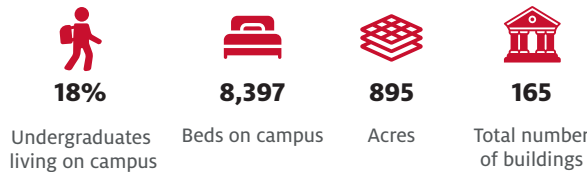

UH FACTS FALL 2022

THE UNIVERSITY OF HOUSTON empowers students in their pursuit of learning, discovery, leadership and engagement. Founded in 1927, UH is located in the fourth largest city in the country and is home to award-winning faculty, innovative research centers and one of the most diverse student populations in the nation.

Total Alumni
326,704

Employees
6,277

Endowment
$984.2 MILLION

Annual Budget
$1.37 Billion

Campus Profile

Research

New Construction

Average Graduate Salary

Starting: **$60,800**
Median mid-career: **$110,300**

Annual Cost of Attendance

In-State: **$11,870**
Out of State: **$27,110**

Degrees Conferred

Last Academic Year: **10,699**
Lifetime: **374,451**