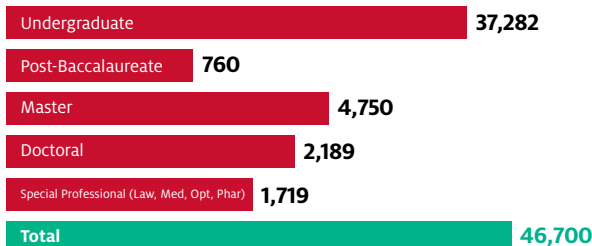

Enrollment