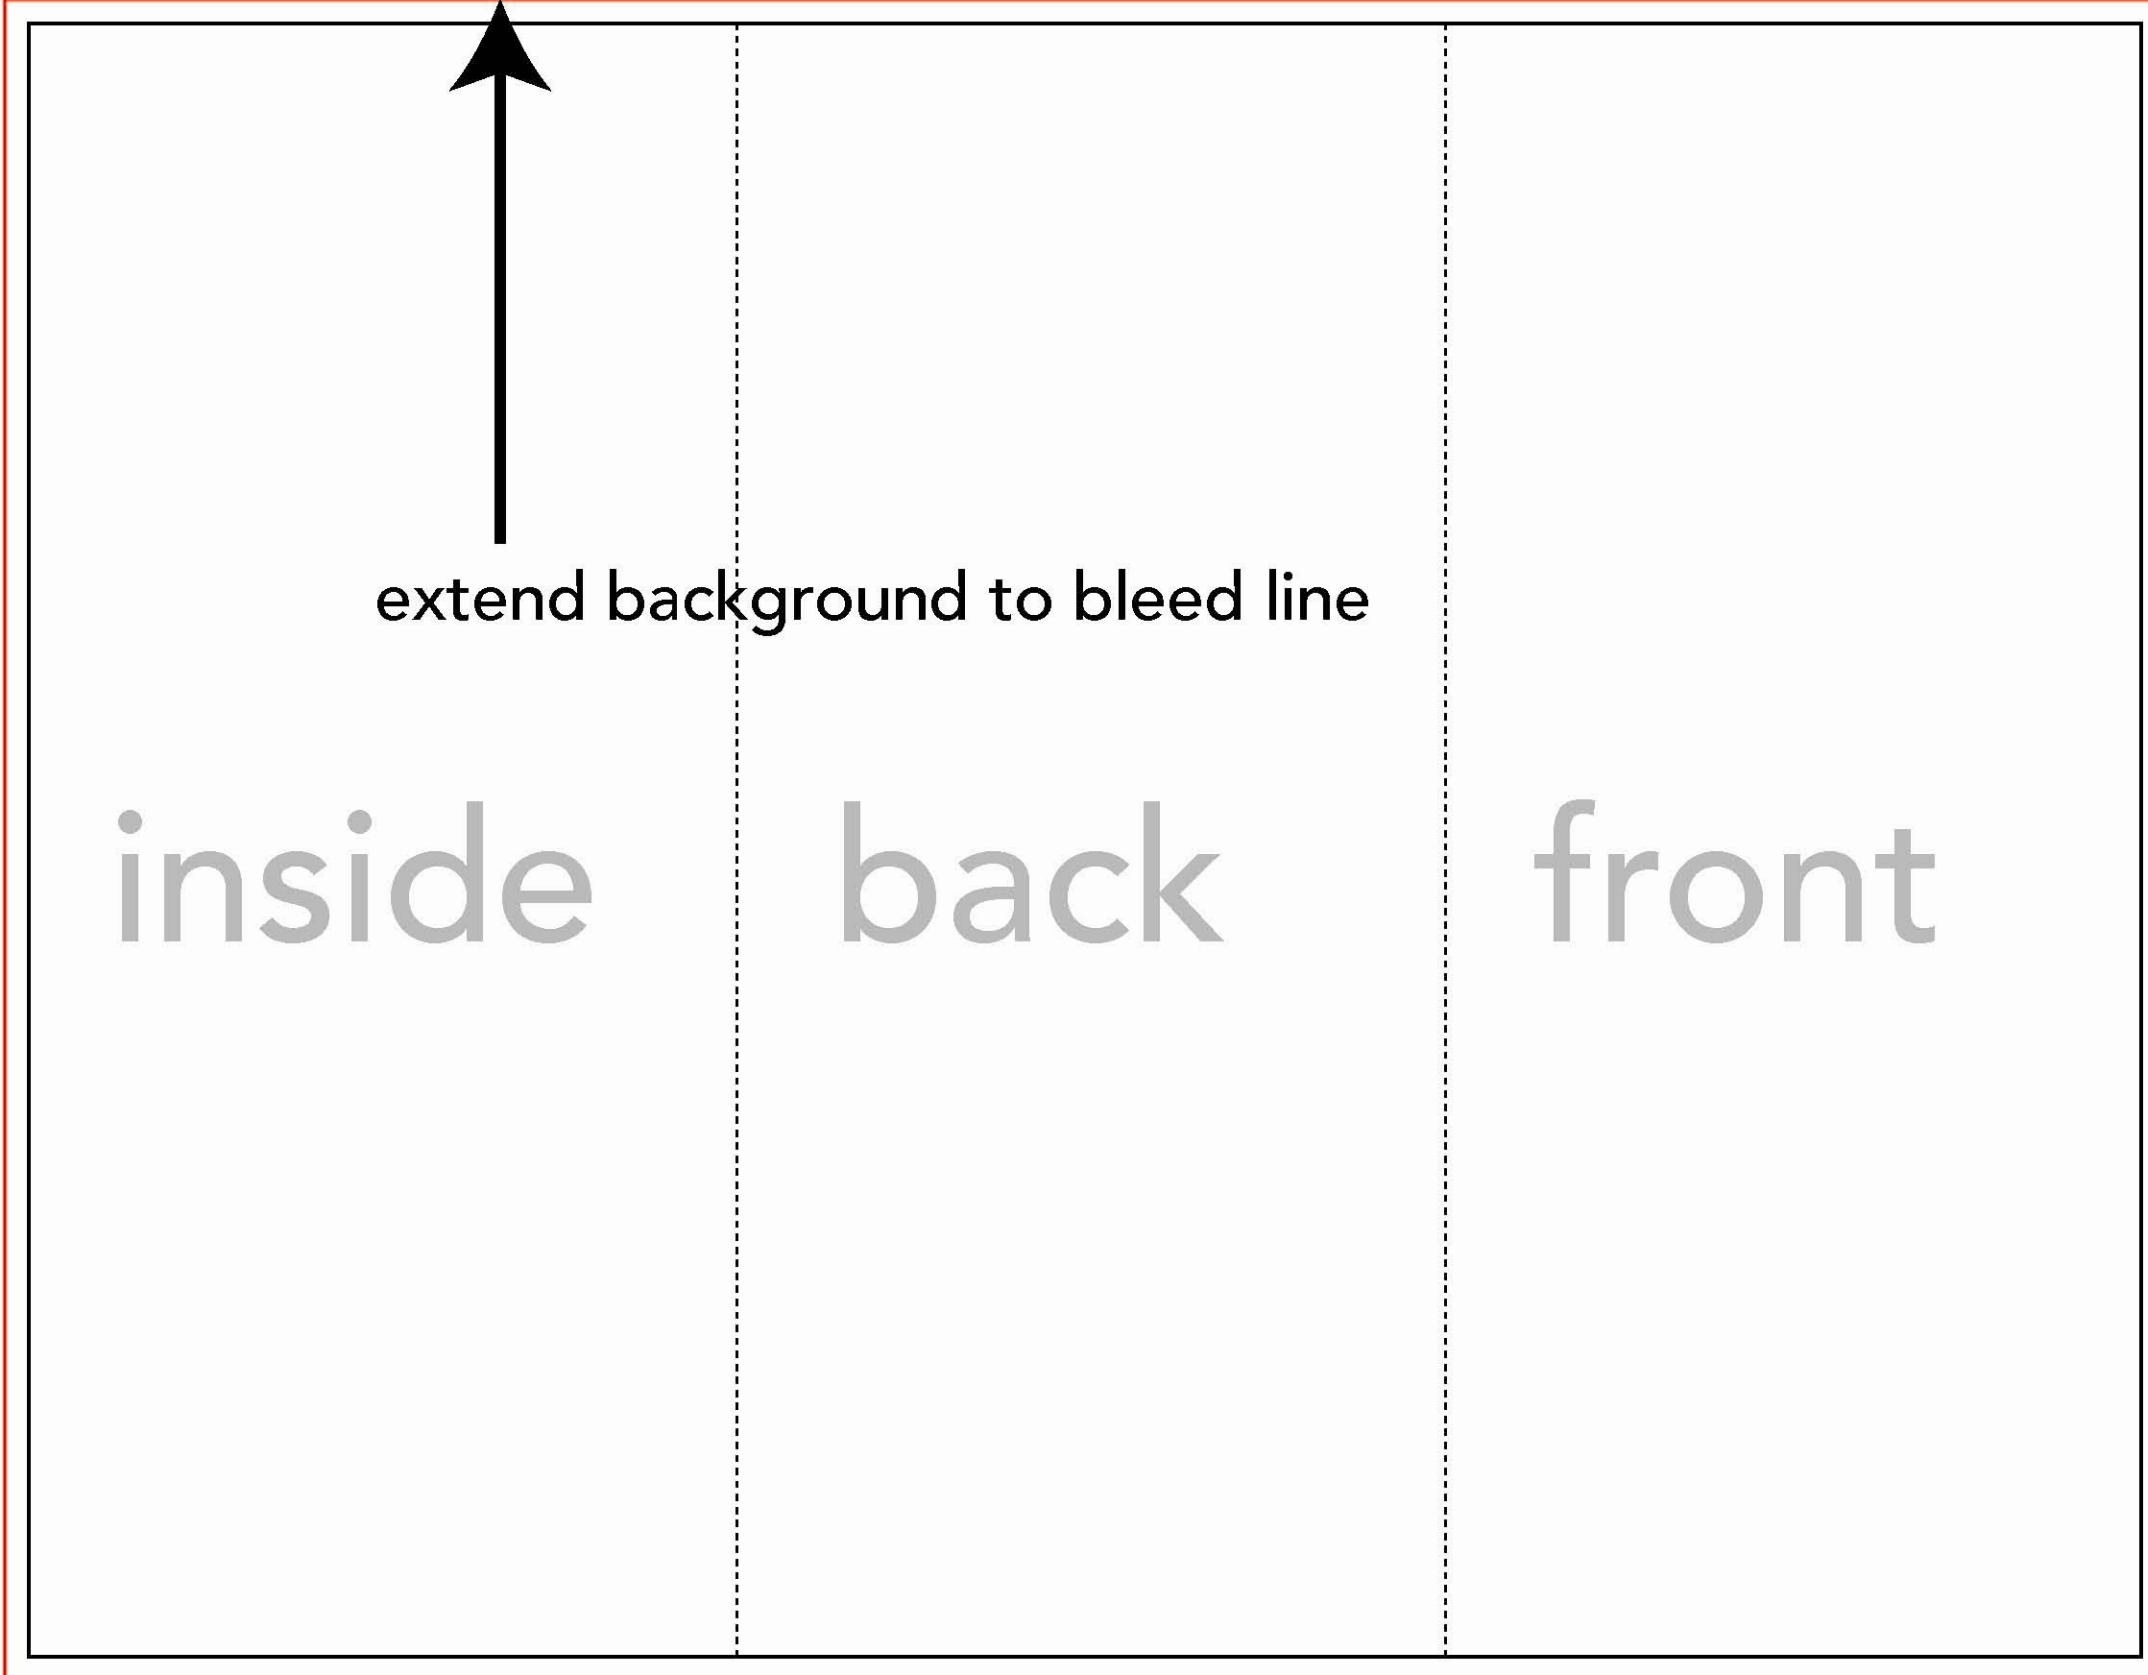

# 8.5x11 tri-fold brochure template

red - bleed  
black - cut line  
dashed lines - fold line

### regular tri-fold

# 4.25x11 door hanger template

red - bleed

black - cut line

# 3.5x2 business card template

red - bleed

black - cut line

front

back