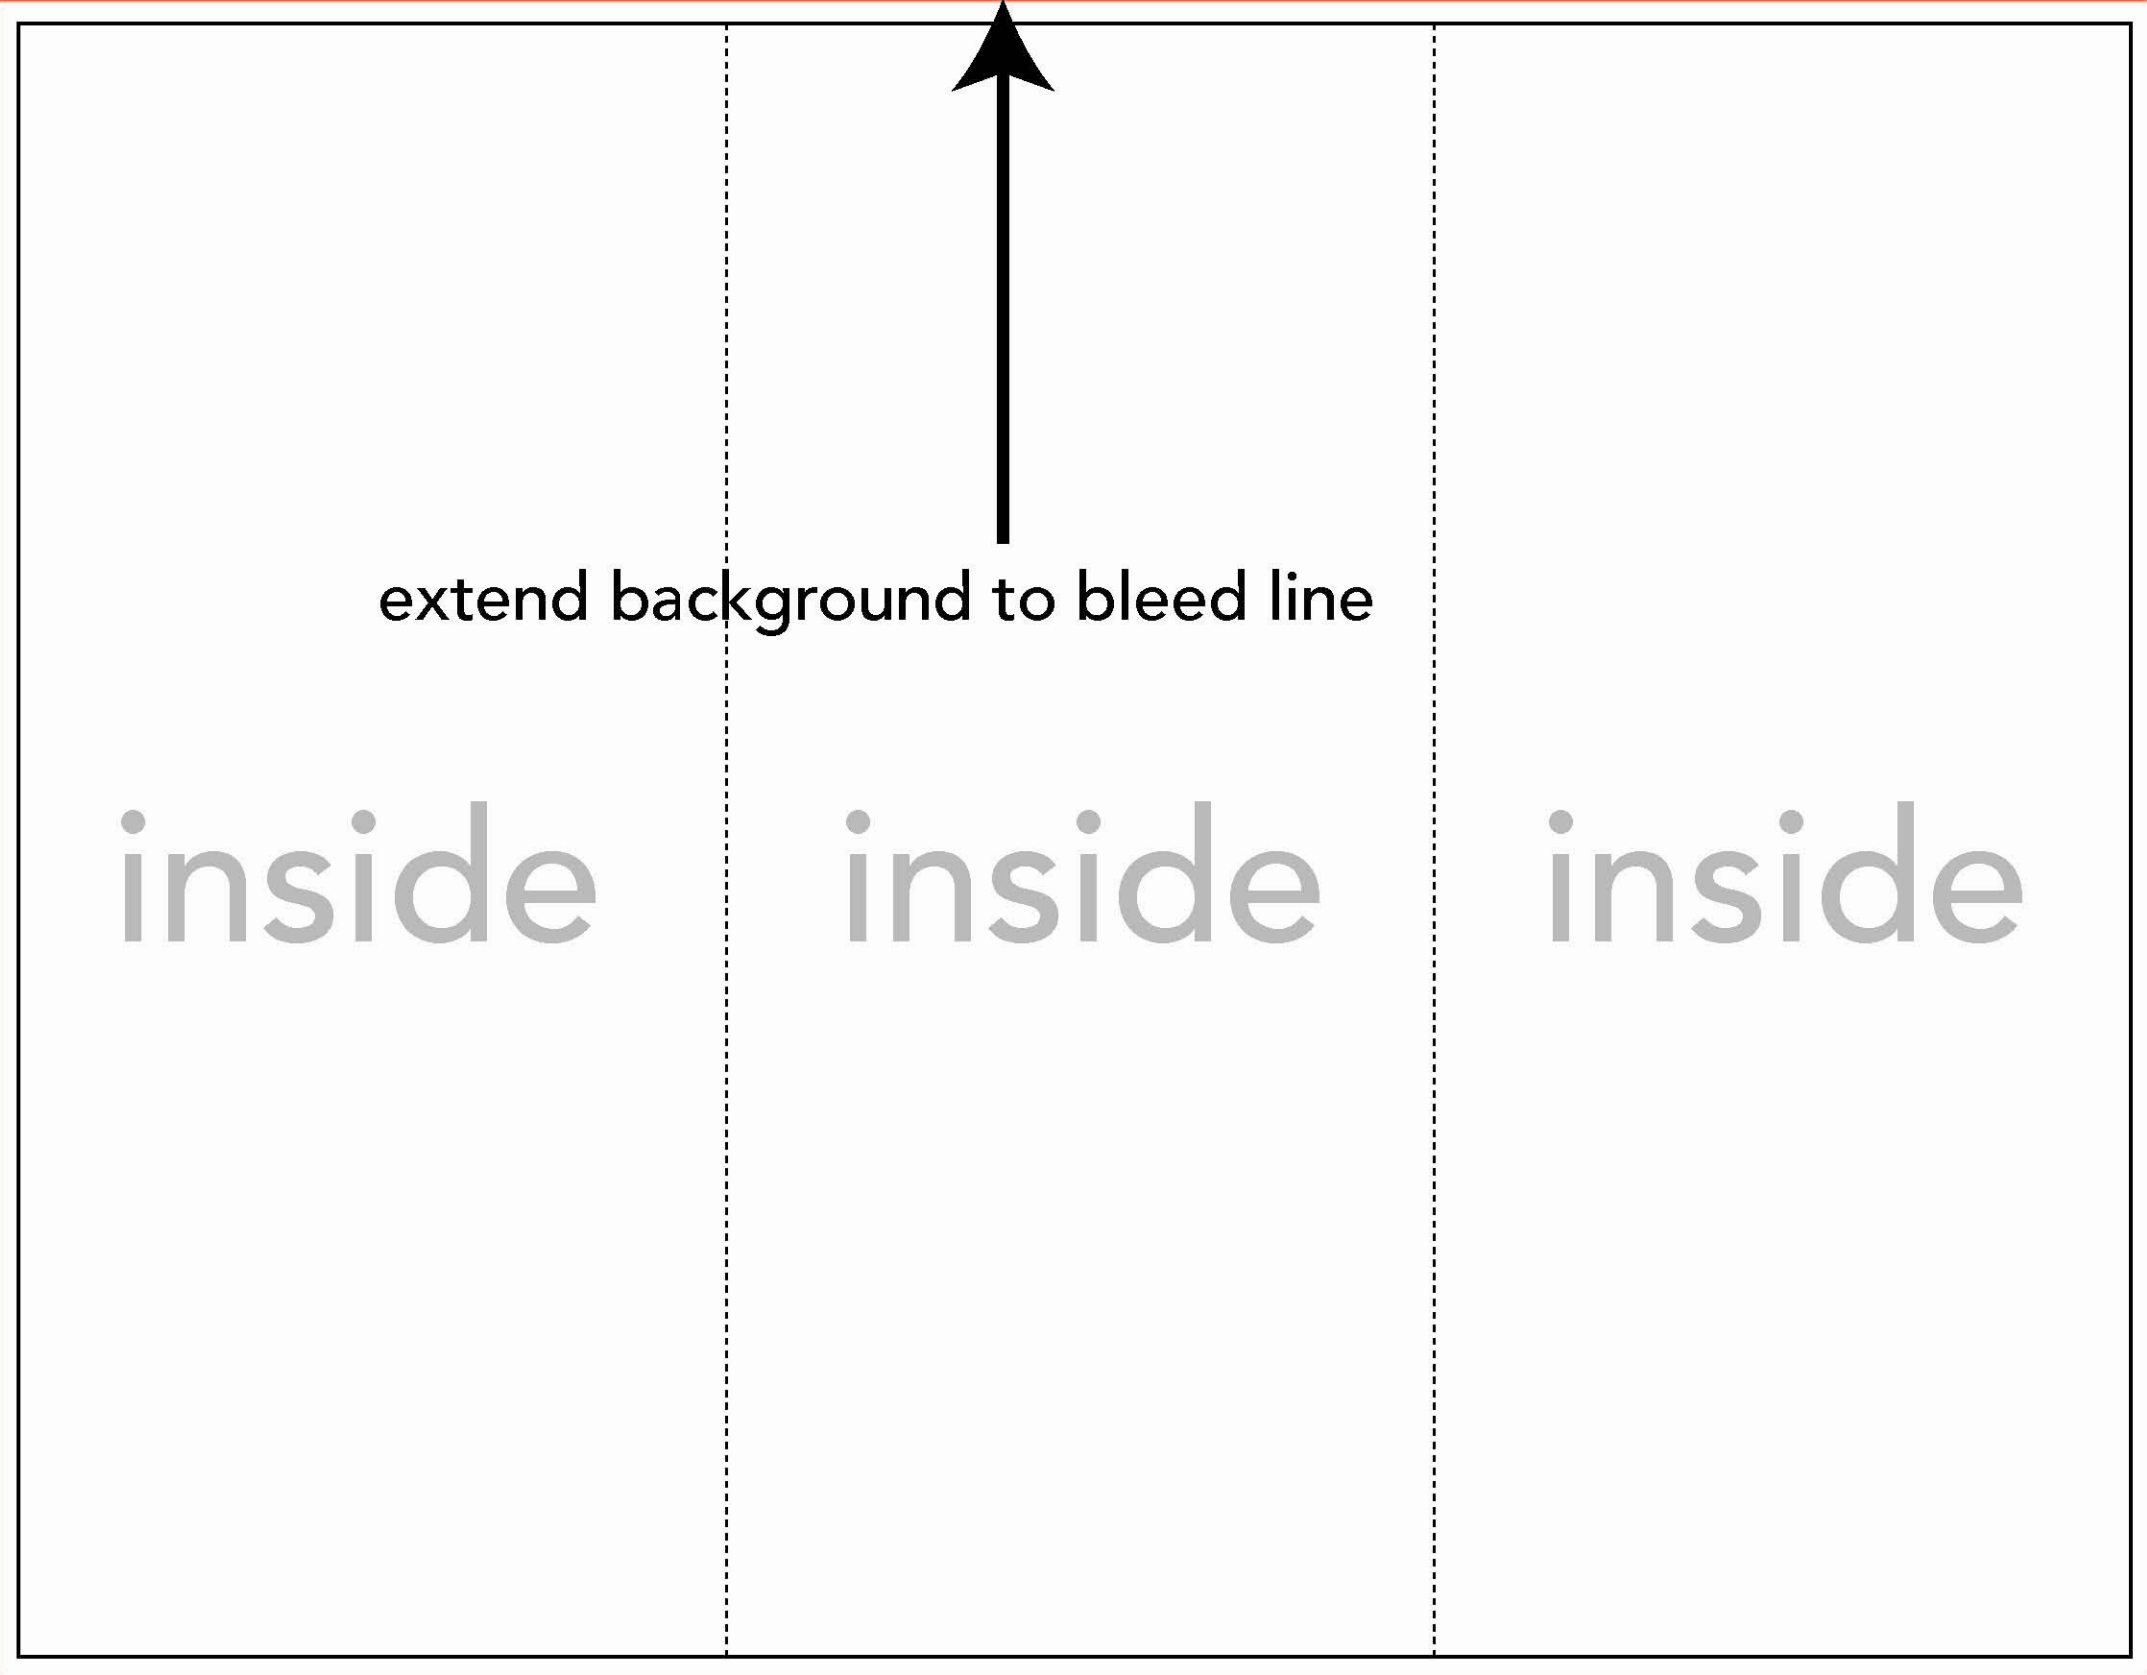

# 8.5x11 tri-fold brochure template

red - bleed  
black - cut line  
dashed lines - fold line

### regular tri-fold

# 4.25x11 door hanger template

red - bleed

black - cut line

# 3.5x2 business card template

red - bleed

black - cut line

front

back