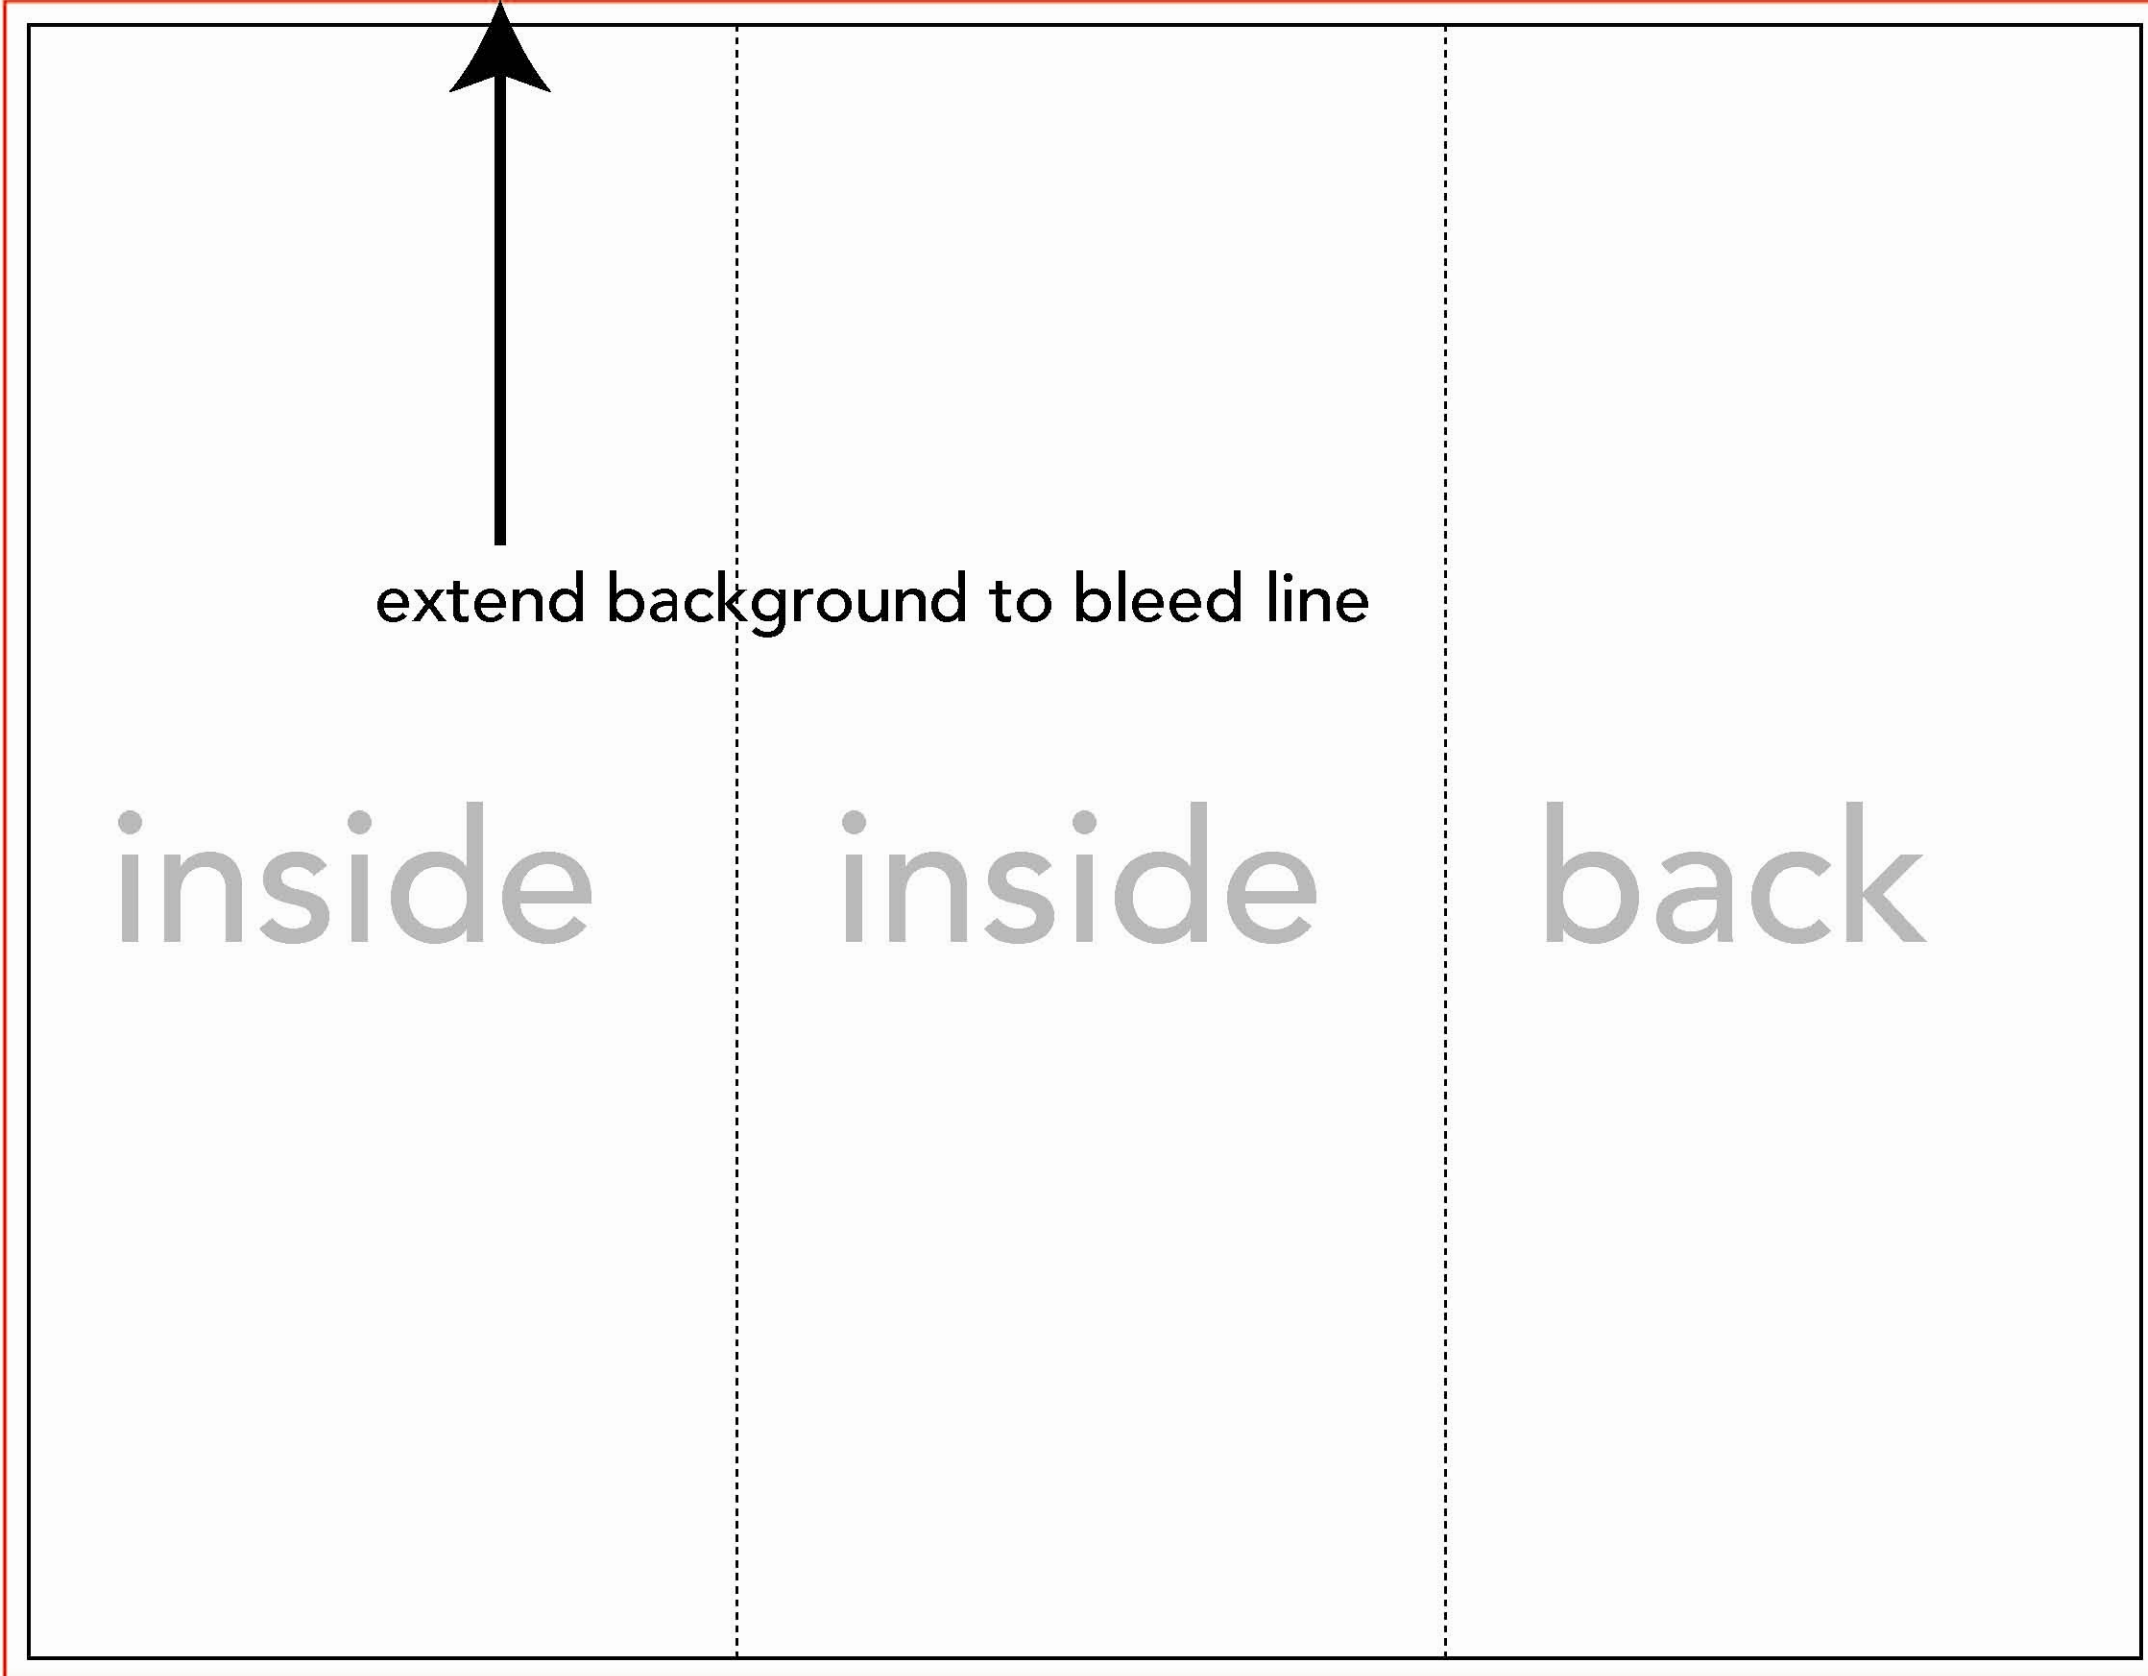

# 8.5x11 tri-fold brochure template

red - bleed  
black - cut line  
dashed lines - fold line

### regular tri-fold

# 4.25x11 door hanger template

red - bleed

black - cut line

# 3.5x2 business card template

red - bleed

black - cut line

front

back