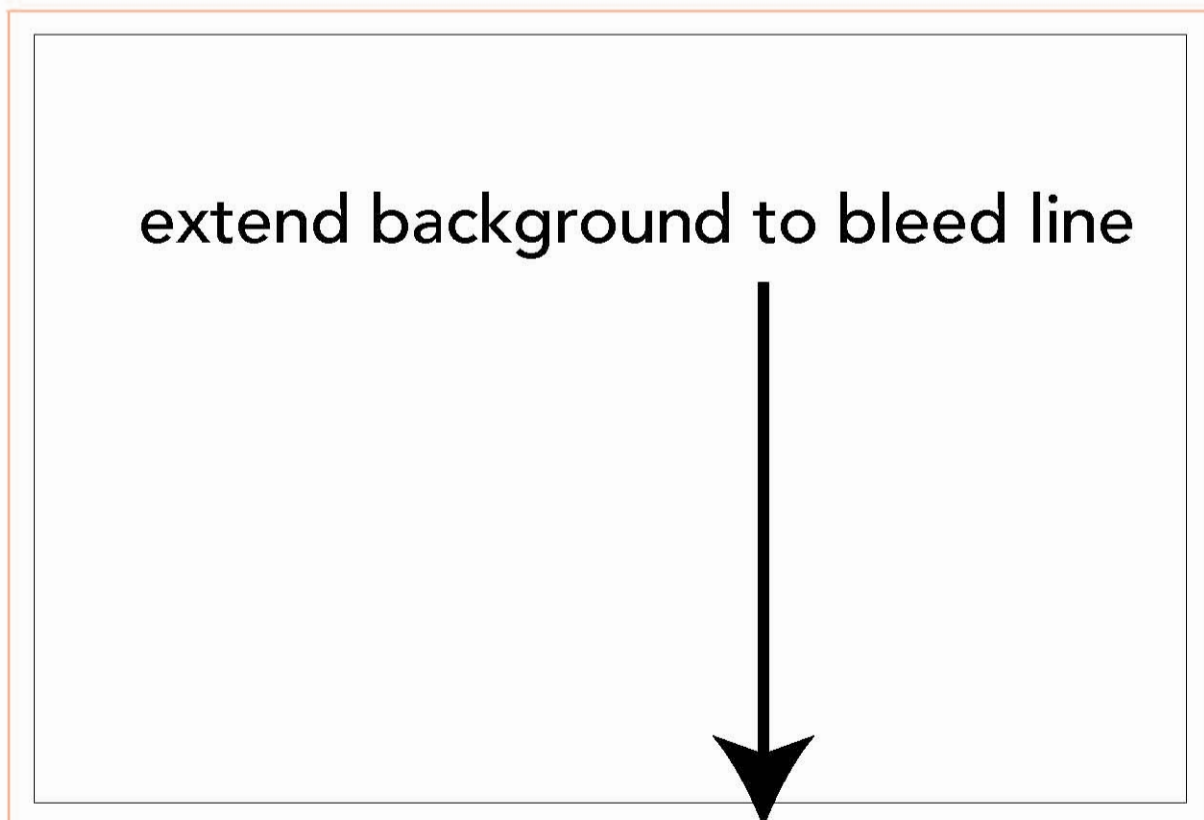

# 4.25x11 door hanger template

red - bleed

black - cut line

# 3.5x2 business card template

red - bleed

black - cut line

front

back

# 4x6 flyer template

red - bleed

black - cut line

front

back