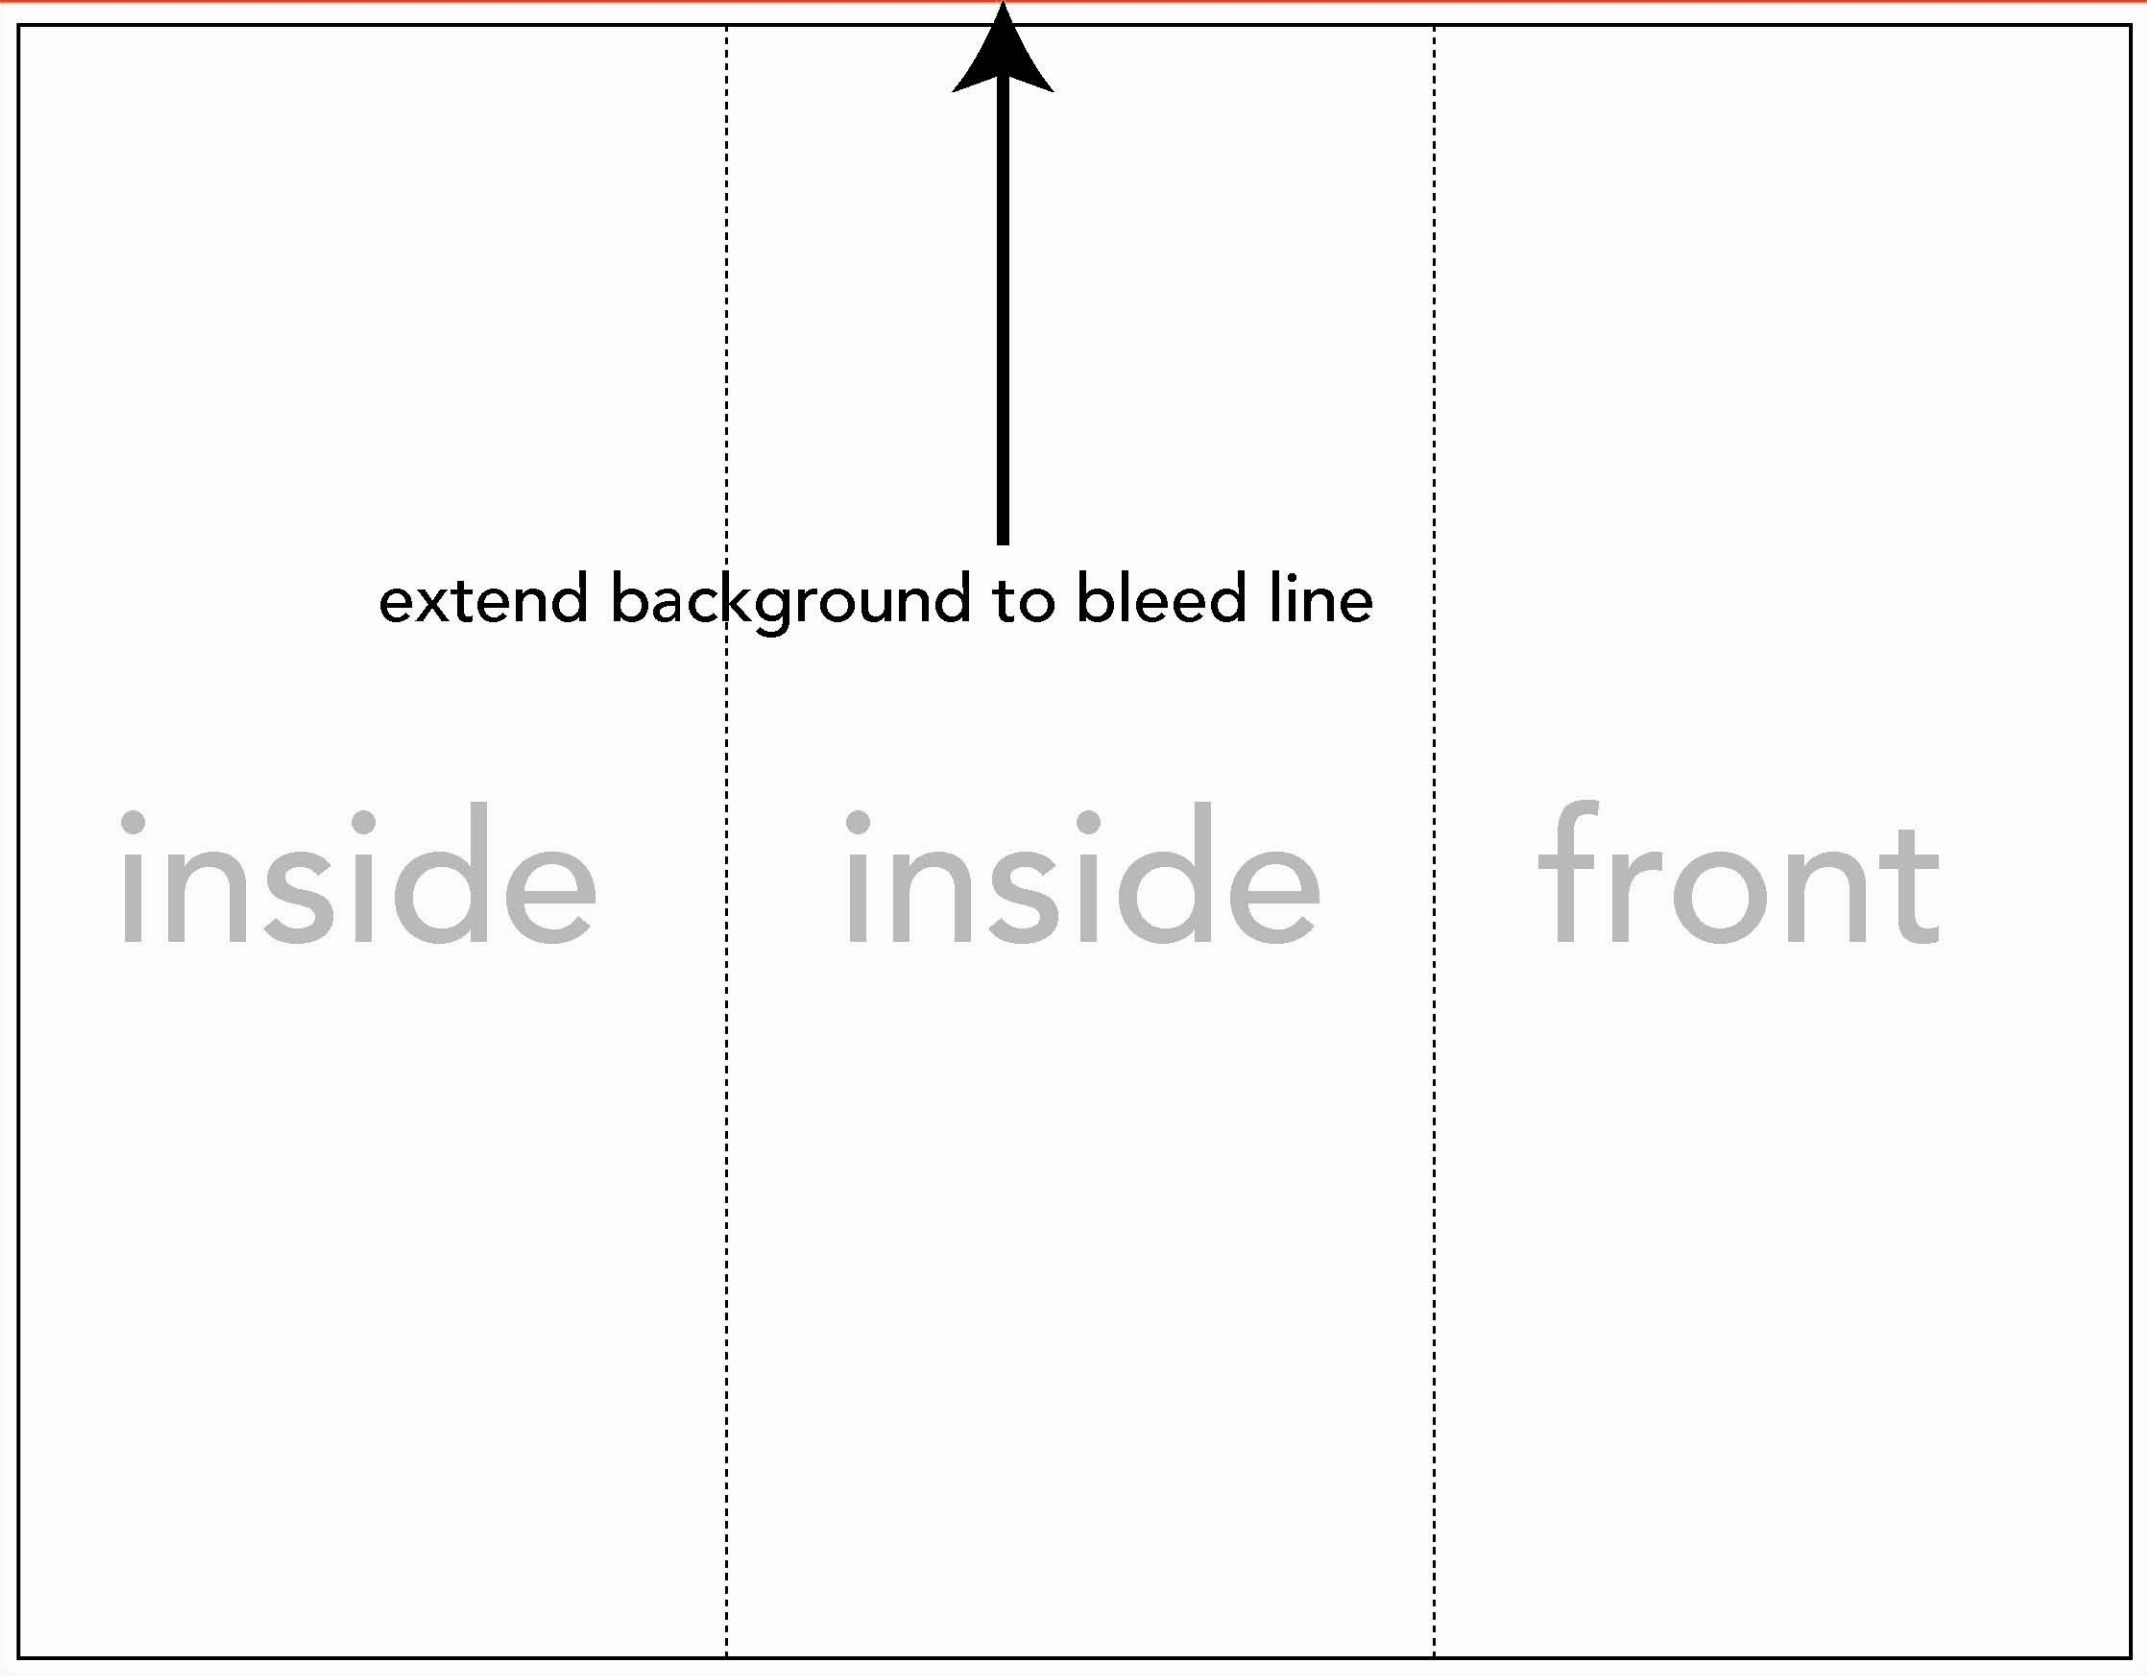

# 8.5x11 tri-fold brochure template

red - bleed  
black - cut line  
dashed lines - fold line

### regular tri-fold

# 4.25x11 door hanger template

red - bleed

black - cut line

# 3.5x2 business card template

red - bleed

black - cut line

front

back