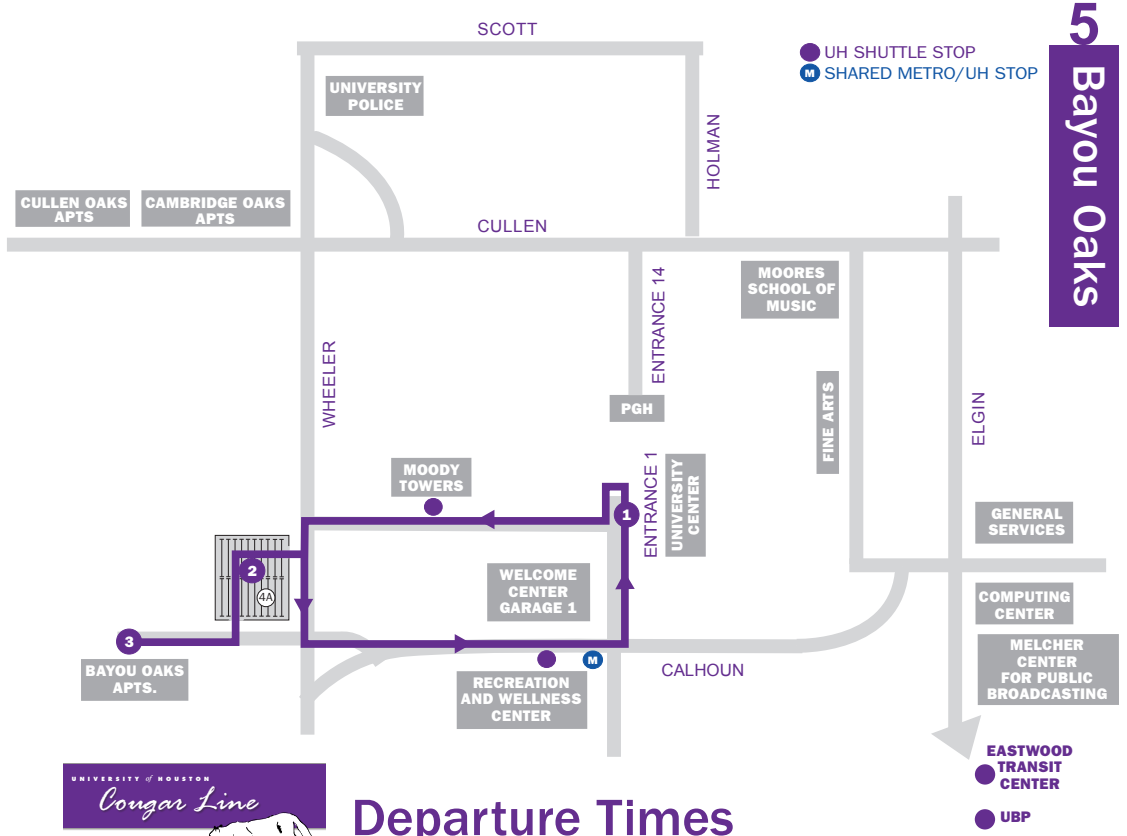

Shared Metro and Cougar Line Stops

Recreation and Wellness Center stop is adjacent to METRO's stop on Calhoun which serves METRO Route 77

Departure Times

1 UC	2 Lot 4A	3 Bayou Oaks	2 Lot 4A	1 UC
7:00 AM	7:04 AM	7:06 AM	7:08 AM	7:13 AM
7:07 AM	7:11 AM	7:13 AM	7:15 AM	7:20 AM
7:14 AM	7:18 AM	7:20 AM	7:22 AM	7:27 AM
7:21 AM	7:25 AM	7:27 AM	7:29 AM	7:34 AM
7:28 AM	7:32 AM	7:34 AM	7:36 AM	7:41 AM
7:35 AM	7:39 AM	7:41 AM	7:43 AM	7:48 AM
7:42 AM	7:46 AM	7:48 AM	7:50 AM	7:55 AM
7:49 AM	7:53 AM	7:55 AM	7:57 AM	8:02 AM
7:56 AM	8:00 AM	8:02 AM	8:04 AM	8:09 AM
8:03 AM	8:07 AM	8:09 AM	8:11 AM	8:16 AM
8:10 AM	8:14 AM	8:16 AM	8:18 AM	8:23 AM
8:17 AM	8:21 AM	8:23 AM	8:25 AM	8:30 AM
8:24 AM	8:28 AM	8:30 AM	8:32 AM	8:37 AM
8:31 AM	8:35 AM	8:37 AM	8:39 AM	8:44 AM
8:35 AM	8:39 AM	8:41 AM	8:43 AM	8:48 AM
8:40 AM	8:44 AM	8:46 AM	8:48 AM	8:53 AM
8:45 AM	8:49 AM	8:51 AM	8:53 AM	8:58 AM
8:50 AM	8:54 AM	8:56 AM	8:58 AM	9:03 AM
8:55 AM	8:59 AM	9:01 AM	9:03 AM	9:08 AM
9:00 AM	9:04 AM	9:06 AM	9:08 AM	9:13 AM
9:05 AM	9:09 AM	9:11 AM	9:13 AM	9:18 AM
9:10 AM	9:14 AM	9:16 AM	9:18 AM	9:23 AM
9:15 AM	9:19 AM	9:21 AM	9:23 AM	9:28 AM
9:20 AM	9:24 AM	9:26 AM	9:28 AM	9:33 AM
9:25 AM	9:29 AM	9:31 AM	9:33 AM	9:38 AM
9:30 AM	9:34 AM	9:36 AM	9:38 AM	9:43 AM
9:35 AM	9:39 AM	9:41 AM	9:43 AM	9:48 AM
9:40 AM	9:44 AM	9:46 AM	9:48 AM	9:53 AM
9:45 AM	9:49 AM	9:51 AM	9:53 AM	9:58 AM
9:50 AM	9:54 AM	9:56 AM	9:58 AM	10:03 AM
9:55 AM	9:59 AM	10:01 AM	10:03 AM	10:08 AM
10:00 AM	10:04 AM	10:06 AM	10:08 AM	10:13 AM
10:10 AM	10:14 AM	10:16 AM	10:18 AM	10:23 AM
10:15 AM	10:19 AM	10:21 AM	10:23 AM	10:28 AM
10:20 AM	10:24 AM	10:26 AM	10:28 AM	10:33 AM
10:25 AM	10:29 AM	10:31 AM	10:33 AM	10:38 AM
10:30 AM	10:34 AM	10:36 AM	10:38 AM	10:43 AM
10:35 AM	10:39 AM	10:41 AM	10:43 AM	10:48 AM
10:40 AM	10:44 AM	10:46 AM	10:48 AM	10:53 AM
10:45 AM	10:49 AM	10:51 AM	10:53 AM	10:58 AM
10:50 AM	10:54 AM	10:56 AM	10:58 AM	11:03 AM
10:55 AM	10:59 AM	11:01 AM	11:03 AM	11:08 AM
11:05 AM	11:09 AM	11:11 AM	11:13 AM	11:18 AM