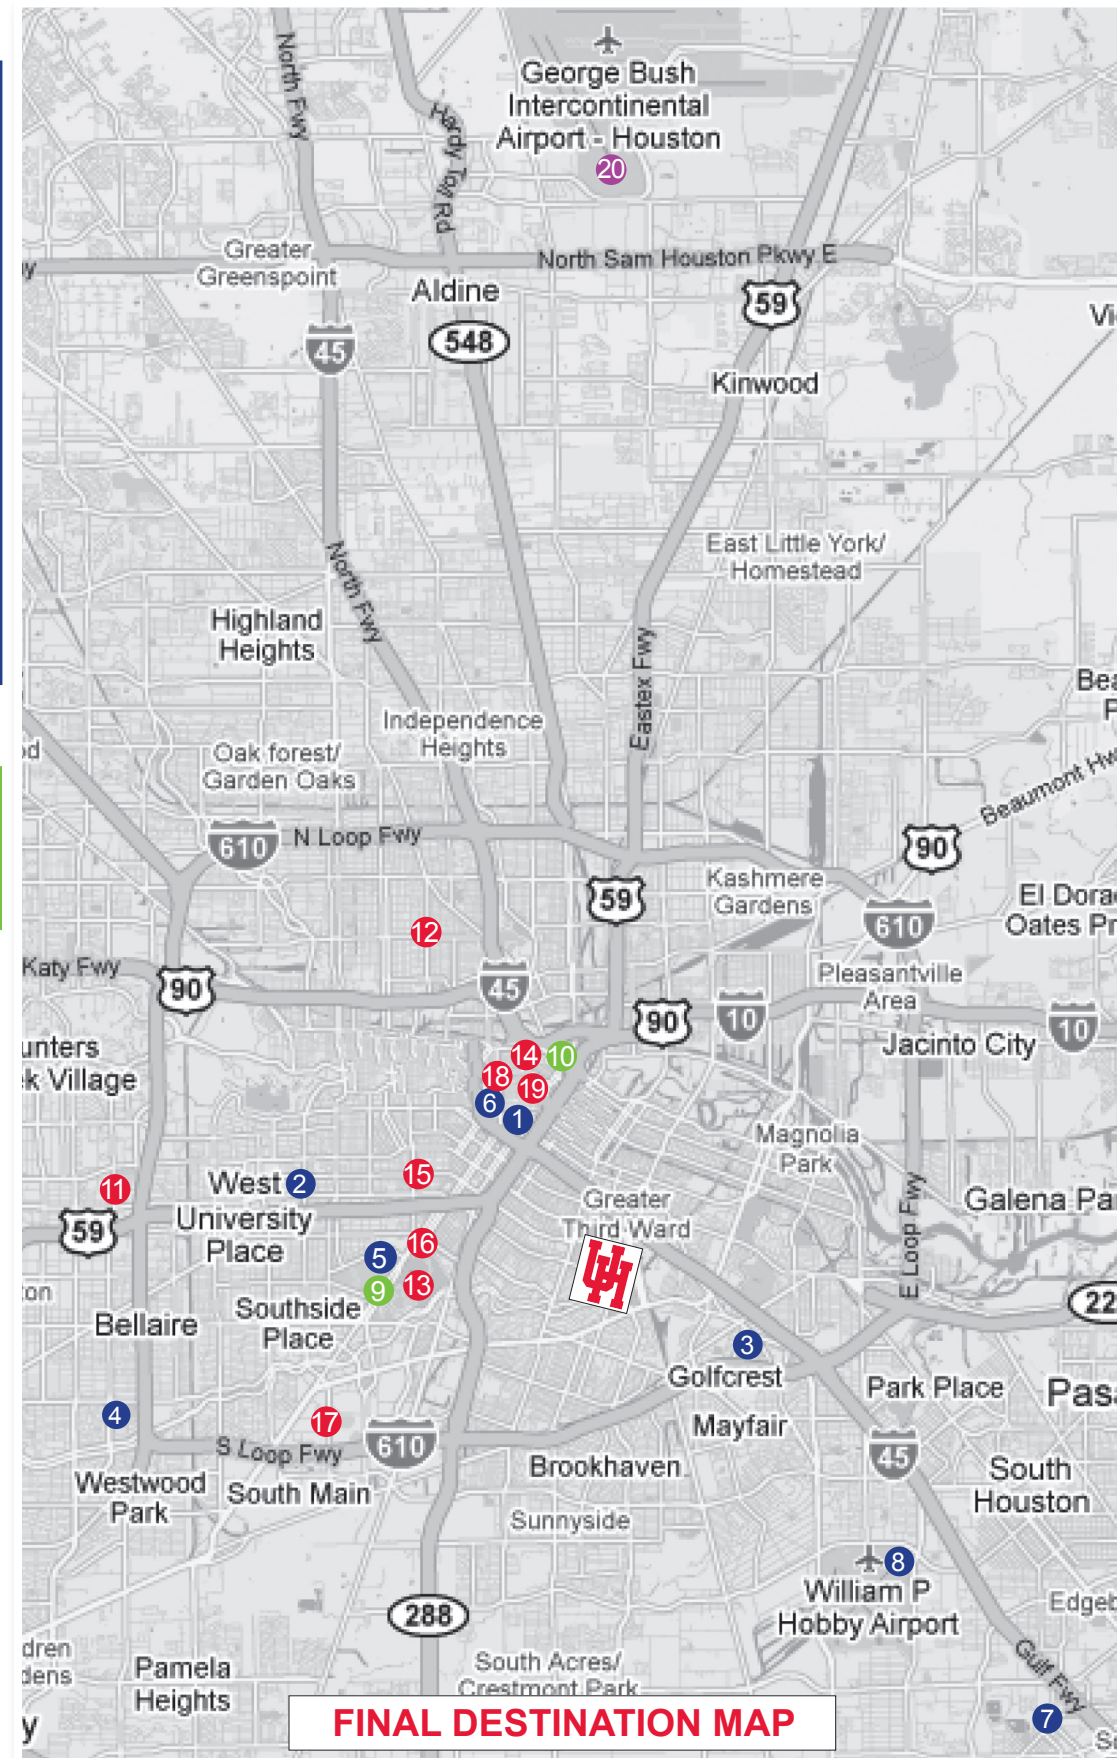

QUICK TRIPS

- 1 Discovery Green** - Starts Wheeler St. @ Cullen Blvd **A** Route 080 - Lyons/Via Waco/Via Kelley. Northbound. Arrives at Bell St. @ LaBranch St. 17 minute trip.
- 2 Edward's Movie Theater** - Starts at Cullen Blvd @ University of Houston **B** Route 042 - Holman/Montrose/Eastwood TC Westbound. Transfer at Holman St. @ Milam St. to Route 009 Gulfton/Sharpstown CTR Southbound. Arrives at Westpark Dr. @ Wesleyan St. 35 minute trip.
- 3 Gulfgate** - Starts at Cullen Blvd @ Elgin **C** Route 088 - Hobby Airport. Arrives at Gulfgate TC. 12 minute trip.
- 4 Meyerland Plaza and Target** - Starts at Cullen Blvd @ University of Houston **D** Route 068 - Brays Bayou/Fonmeadow/Via Meyerland - Westbound. Arrives at Meyerland Plaza. 57 minute trip.
- 5 Rice Village** - Starts at Cullen Blvd @ University of Houston **E** Route 068 - Brays Bayou/Fonmeadow/Via Meyerland - Westbound. Arrives at Kirby and Holcombe.
- 6 Toyota Center** - Starts at Wheeler St. @ Cullen Blvd Route **F** 080 Lyons/Via Waco/Via Kelley - Northbound. Arrives at Bell St. & LaBranch St. 17 minute trip.
- 7 Walmart** - Starts at Cullen Blvd @ Elgin St. **G** Route 088 - Hobby Airport - Southbound. Arrives at Almeda Shopping Center. 45 minute trip.
- 8 William P Hobby Airport** - Start at Cullen Blvd @ Elgin **H** Route 088 Hobby. Arrives at Hobby Airport. 28 minute trip.

INTERCONTINENTAL AIRPORT

- 20 George Bush Intercontinental Airport** - Starts at Calhoun Rd. @ Wheeler **T** Route 077 - Liberty/Martin Luther King. Transfer at the Downtown Transit Center to Route 102 - Bush IAH Limited/Wright Road/Via Terminal C - Outbound. Arrives at Bush IAH Terminal C WS.