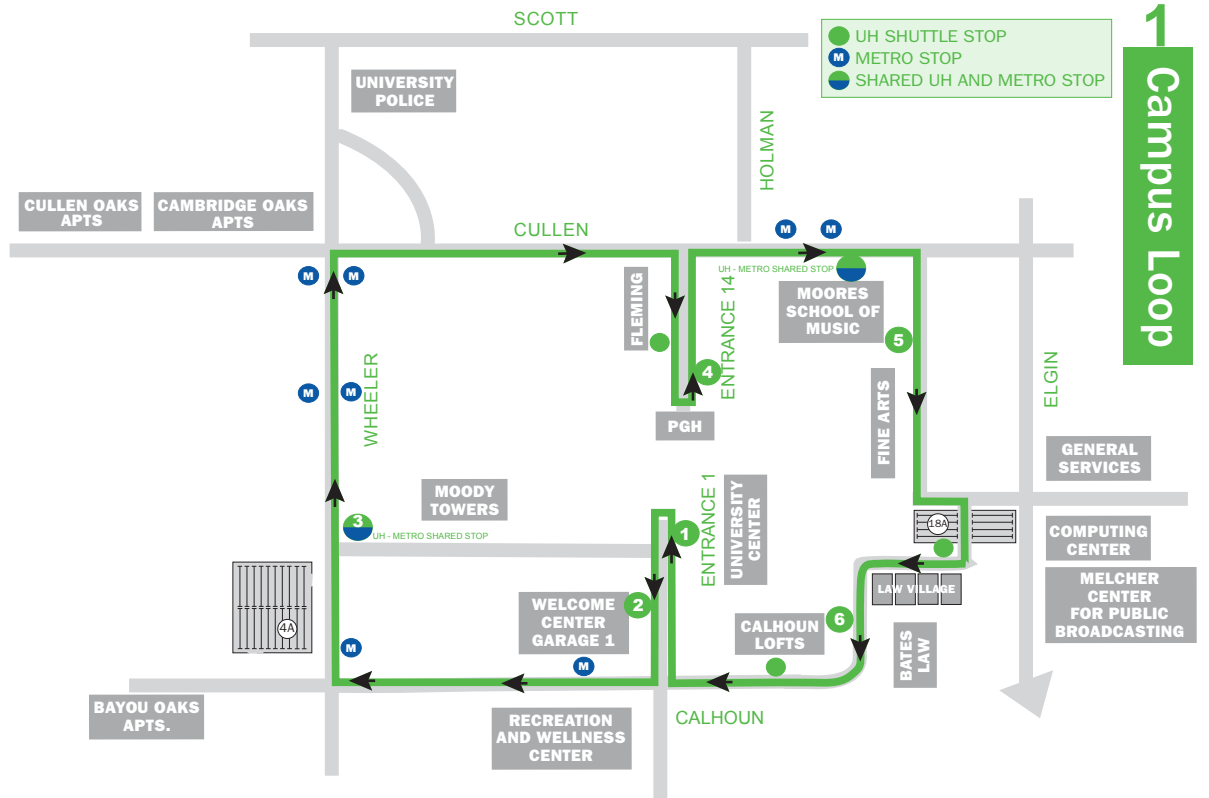

Shared Metro and Cougar Line Stops

Welcome Center stop on Calhoun also serves METRO route 77

Moody Towers shuttle stop on Wheeler also serves METRO route 80

Cullen in front of Athletic/Alumni Bldg. also serves METRO routes 42 and 68