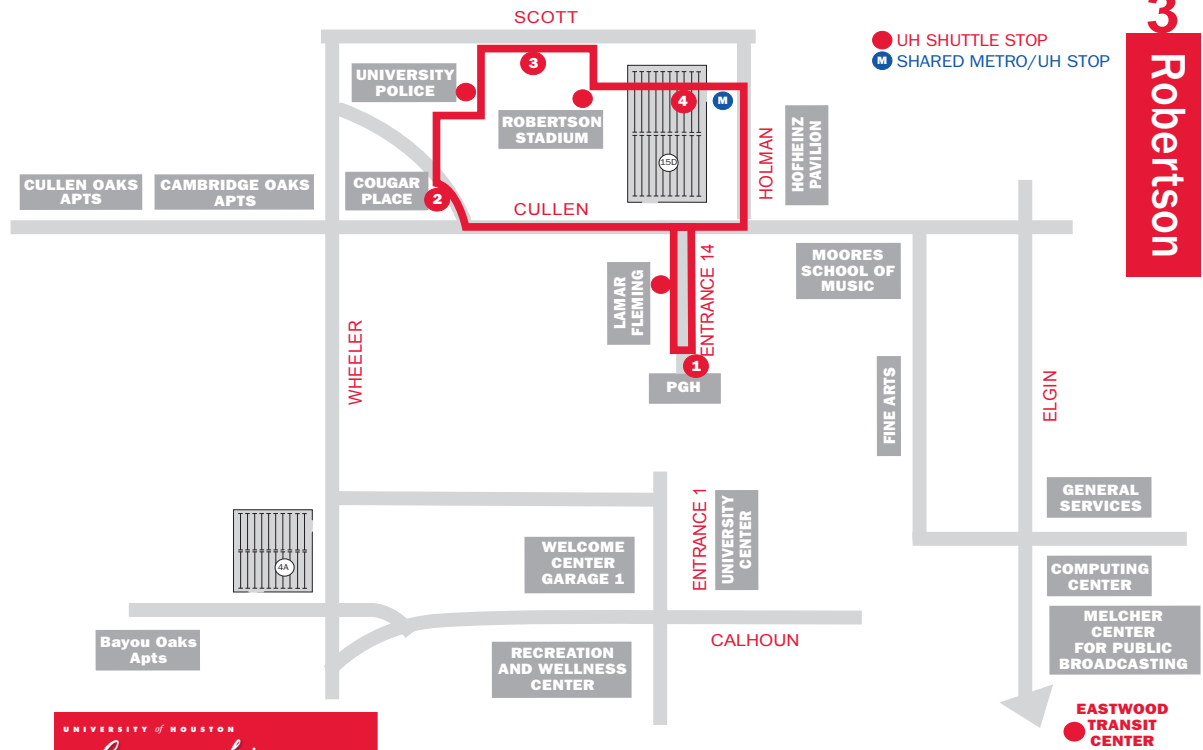

Shared Metro and Cougar Line Stops

Lot 12B stop is adjacent to METRO's stop on Scott St. which serves METRO routes 52 and 68

The UH stop on Holman also serves METRO routes 42, 68

Departure Times

1 PGH	2 Lot 11A	3 Lot 12B	4 Lot 15D	1 PGH
7:00 AM	7:04 AM	7:06 AM	7:08 AM	7:14 AM
7:08 AM	7:12 AM	7:14 AM	7:16 AM	7:22 AM
7:16 AM	7:20 AM	7:22 AM	7:24 AM	7:30 AM
7:24 AM	7:28 AM	7:30 AM	7:32 AM	7:38 AM
7:32 AM	7:36 AM	7:38 AM	7:40 AM	7:46 AM
7:40 AM	7:44 AM	7:46 AM	7:48 AM	7:54 AM
7:48 AM	7:52 AM	7:54 AM	7:56 AM	8:02 AM
7:56 AM	8:00 AM	8:02 AM	8:04 AM	8:10 AM
8:04 AM	8:08 AM	8:10 AM	8:12 AM	8:18 AM
8:12 AM	8:16 AM	8:18 AM	8:20 AM	8:26 AM
8:20 AM	8:24 AM	8:26 AM	8:28 AM	8:34 AM
8:26 AM	8:30 AM	8:32 AM	8:34 AM	8:40 AM
8:30 AM	8:34 AM	8:36 AM	8:38 AM	8:44 AM
8:35 AM	8:39 AM	8:41 AM	8:43 AM	8:49 AM
8:40 AM	8:44 AM	8:46 AM	8:48 AM	8:54 AM
8:45 AM	8:49 AM	8:51 AM	8:53 AM	8:59 AM
8:50 AM	8:54 AM	8:56 AM	8:58 AM	9:04 AM
8:55 AM	8:59 AM	9:01 AM	9:03 AM	9:09 AM
9:00 AM	9:04 AM	9:06 AM	9:08 AM	9:14 AM
9:05 AM	9:09 AM	9:11 AM	9:13 AM	9:19 AM
9:10 AM	9:14 AM	9:16 AM	9:18 AM	9:24 AM
9:15 AM	9:19 AM	9:21 AM	9:23 AM	9:29 AM
9:20 AM	9:24 AM	9:26 AM	9:28 AM	9:34 AM
9:25 AM	9:29 AM	9:31 AM	9:33 AM	9:39 AM
9:30 AM	9:34 AM	9:36 AM	9:38 AM	9:44 AM
9:35 AM	9:39 AM	9:41 AM	9:43 AM	9:49 AM
9:40 AM	9:44 AM	9:46 AM	9:48 AM	9:54 AM
9:45 AM	9:49 AM	9:51 AM	9:53 AM	9:59 AM
9:50 AM	9:54 AM	9:56 AM	9:58 AM	10:04 AM
9:55 AM	9:59 AM	10:01 AM	10:03 AM	10:09 AM
10:05 AM	10:09 AM	10:11 AM	10:13 AM	10:19 AM
10:10 AM	10:14 AM	10:16 AM	10:18 AM	10:24 AM
10:15 AM	10:19 AM	10:21 AM	10:23 AM	10:29 AM
10:20 AM	10:24 AM	10:26 AM	10:28 AM	10:34 AM
10:25 AM	10:29 AM	10:31 AM	10:33 AM	10:39 AM
10:30 AM	10:34 AM	10:36 AM	10:38 AM	10:44 AM
10:35 AM	10:39 AM	10:41 AM	10:43 AM	10:49 AM
10:40 AM	10:44 AM	10:46 AM	10:48 AM	10:54 AM
10:45 AM	10:49 AM	10:51 AM	10:53 AM	10:59 AM
10:50 AM	10:54 AM	10:56 AM	10:58 AM	11:04 AM
10:55 AM	10:59 AM	11:01 AM	11:03 AM	11:09 AM
11:00 AM	11:04 AM	11:06 AM	11:08 AM	11:14 AM
11:10 AM	11:14 AM	11:16 AM	11:18 AM	11:24 AM
11:15 AM	11:19 AM	11:21 AM	11:23 AM	11:29 AM
11:26 AM	11:30 AM	11:32 AM	11:34 AM	11:40 AM
11:31 AM	11:35 AM	11:37 AM	11:39 AM	11:45 AM