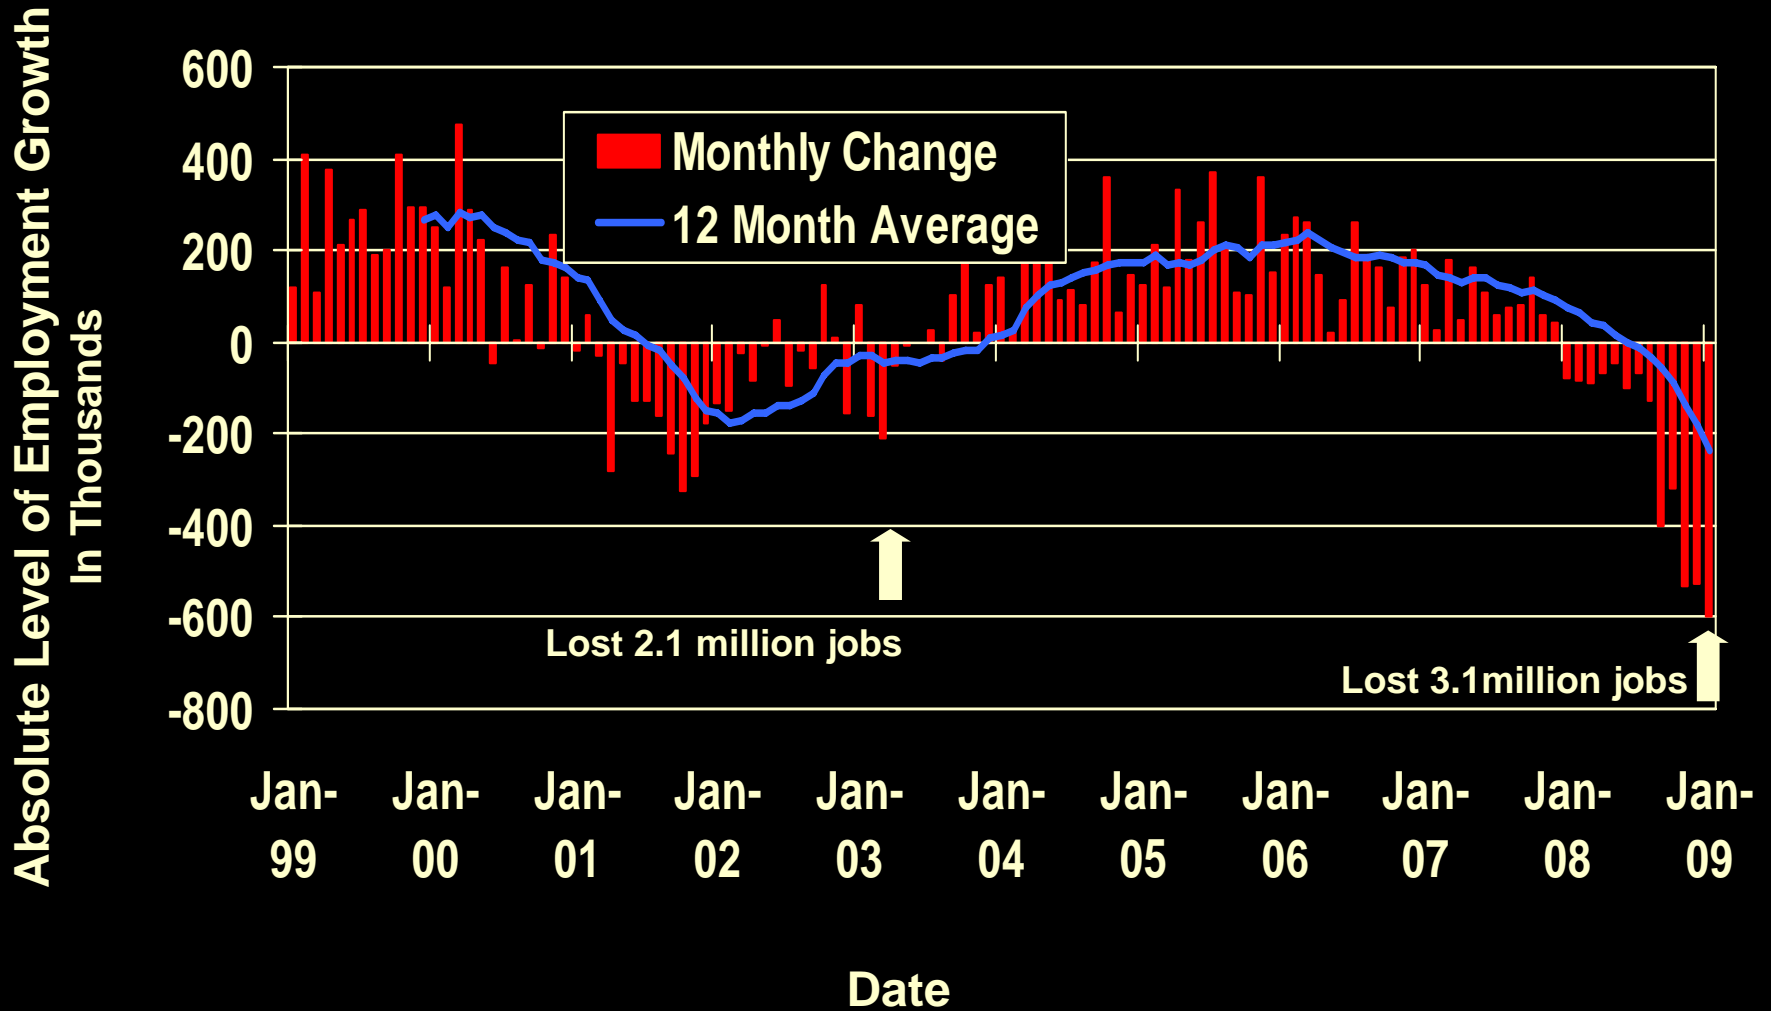

U.S. Monthly Employment Change

Gains/Losses in Employment

Source: BLS

HISTORICAL JOB LOSSES

Peak to Trough

Source: BLS

INITIAL CLAIMS FOR UNEMPLOYMENT

Monthly Average

Source: Dept. of Labor