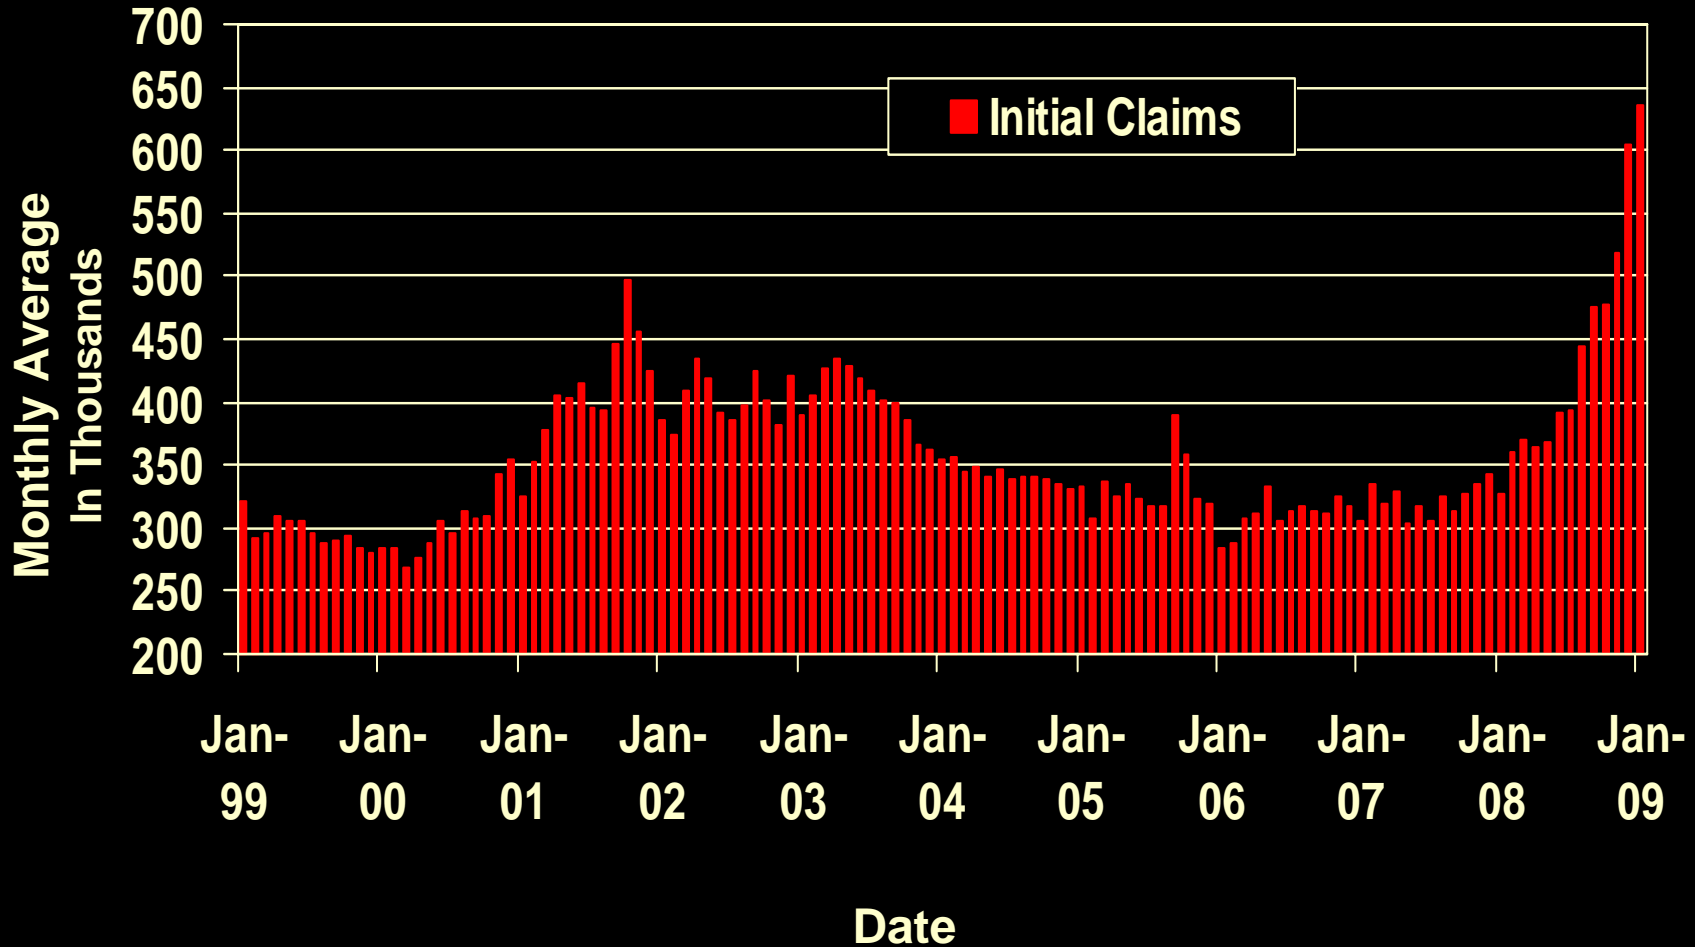

U.S. Monthly Employment Change

Gains/Losses in Employment

Source: BLS

HISTORICAL JOB LOSSES

Peak to Trough

Source: BLS

INITIAL CLAIMS FOR UNEMPLOYMENT

Monthly Average

Source: Dept. of Labor