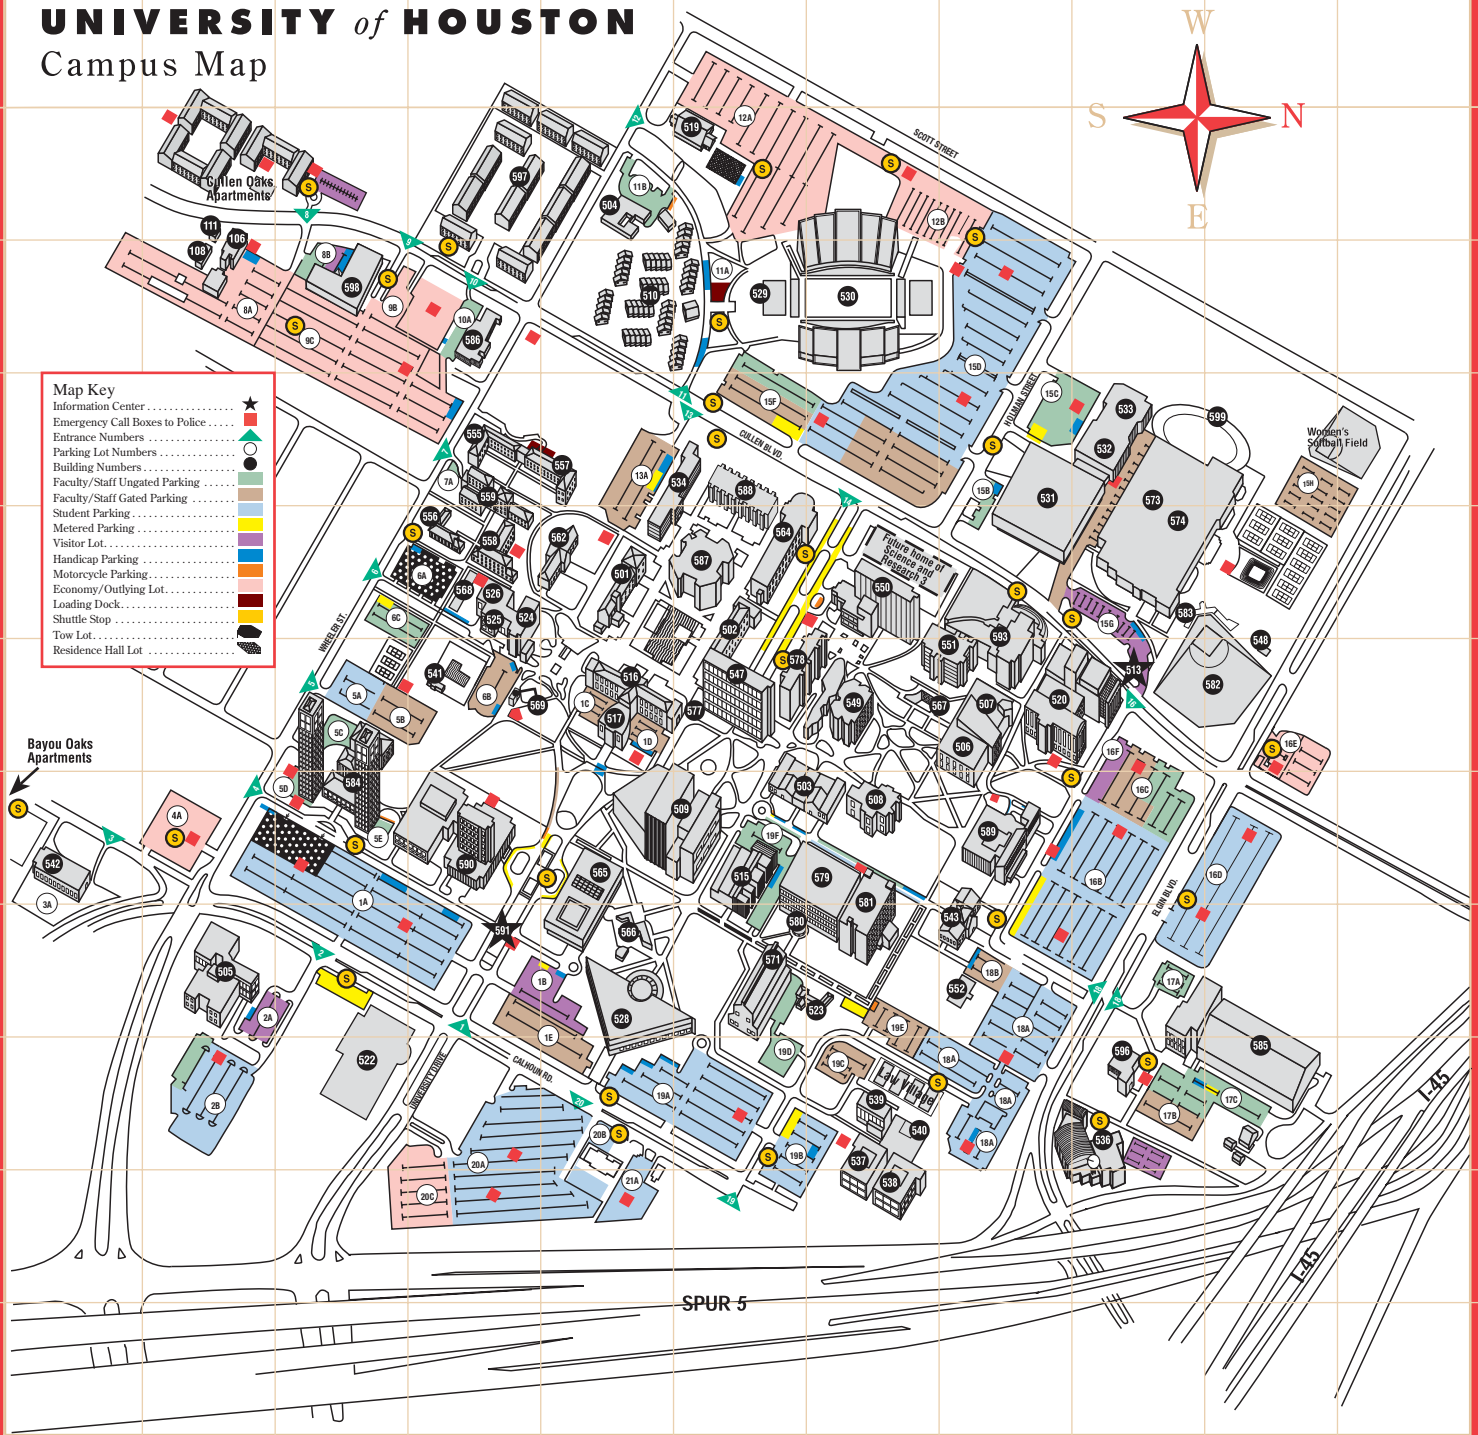

UNIVERSITY of HOUSTON

Campus Map

Map Key

- Information Center ★
- Emergency Call Boxes to Police ⚡
- Entrance Numbers ⬆
- Parking Lot Numbers ⬆
- Building Numbers ⬆
- Faculty/Staff Ungated Parking ⬆
- Faculty/Staff Gated Parking ⬆
- Student Parking ⬆
- Metered Parking ⬆
- Visitor Lot ⬆
- Handicap Parking ⬆
- Motorcycle Parking ⬆
- Economy/Outlying Lot ⬆
- Loading Dock ⬆
- Shuttle Stop ⬆
- Tow Lot ⬆
- Residence Hall Lot ⬆