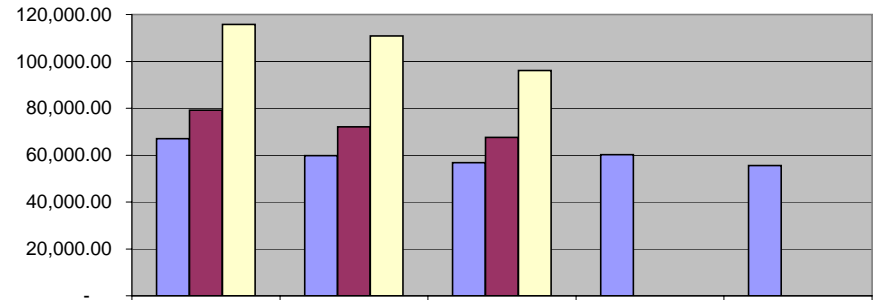

Natural Sciences & Mathematics - Chemistry

	UH	CAR I	CAR II	N CAR I	N CAR II
Assistant Professor	67,002.40	59,849.00	56,753.00	60,187.00	55,611.00
Associate Professor	79,213.43	72,102.00	67,564.00		
Professor	115,741.38	110,856.00	96,073.00