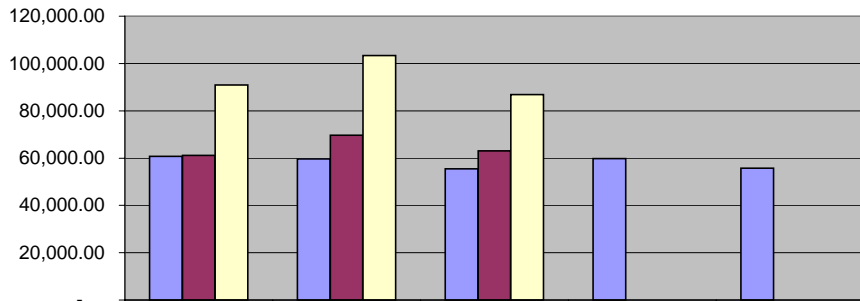

Natural Sciences & Mathematics - Mathematics

	UH	CAR I	CAR II	N CAR I	N CAR II
Assistant Professor	60,796.40	59,676.00	55,436.00	59,767.00	55,681.00
Associate Professor	61,193.00	69,692.00	63,024.00		
Professor	90,974.04	103,407.00	86,895.00