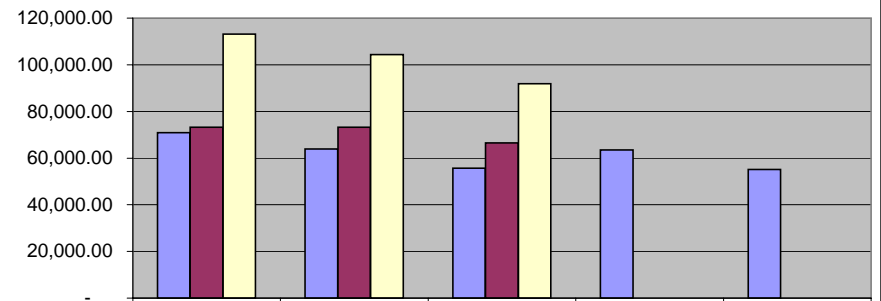

Natural Sciences & Mathematics - Physics

	UH	CAR I	CAR II	N CAR I	N CAR II
Assistant Professor	70,933.33	63,898.00	55,651.00	63,476.00	55,134.00
Associate Professor	73,210.00	73,172.00	66,542.00		
Professor	113,151.63	104,360.00	91,881.00