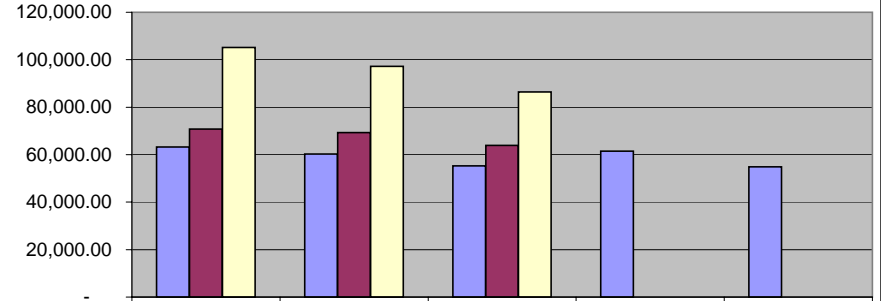

Natural Sciences & Mathematics - Geosciences

	UH	CAR I	CAR II	N CAR I	N CAR II
Assistant Professor	63,251.00	60,297.00	55,345.00	61,523.00	54,843.00
Associate Professor	70,769.71	69,269.00	63,901.00		
Professor	105,138.55	97,177.00	86,422.00