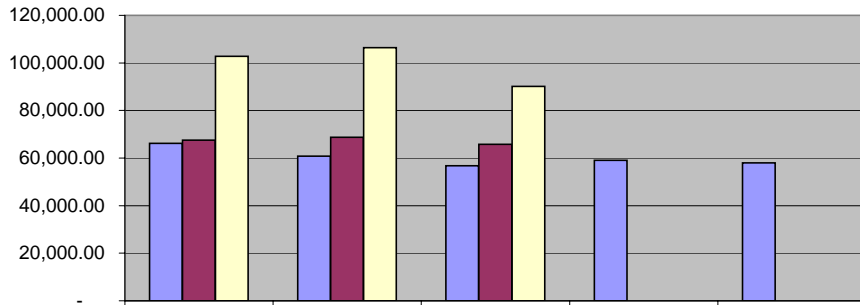

Natural Sciences & Mathematics - Biology and Biochemistry

	UH	CAR I	CAR II	N CAR I	N CAR II
Assistant Professor	66,145.71	60,770.00	56,748.00	59,086.00	57,960.00
Associate Professor	67,557.67	68,750.00	65,764.00		
Professor	102,727.83	106,436.00	90,073.00		