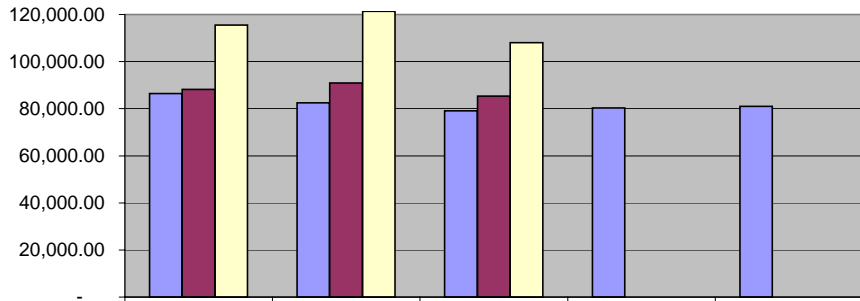

Natural Sciences & Mathematics - Computer Science

	UH	CAR I	CAR II	N CAR I	N CAR II
Assistant Professor	86,450.80	82,539.00	79,027.00	80,252.00	81,000.00
Associate Professor	88,180.55	90,970.00	85,301.00		
Professor	115,525.14	121,365.00	108,026.00