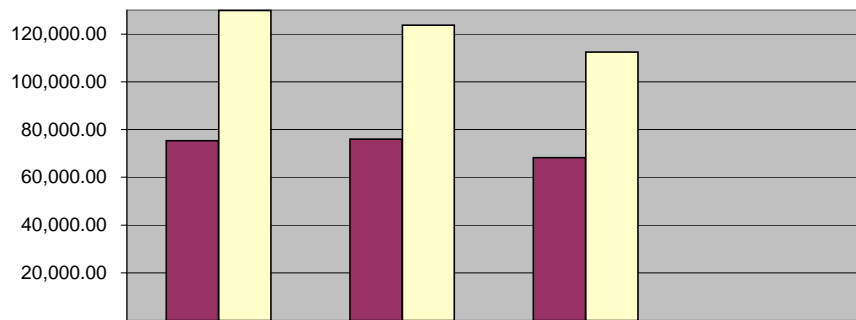

Natural Sciences & Mathematics - Interdept

	UH	CAR I	CAR II	N CAR I
■ Associate Professor	75,330.00	76,015.00	68,150.00	
■ Professor	129,874.00	123,744.00	112,468.00