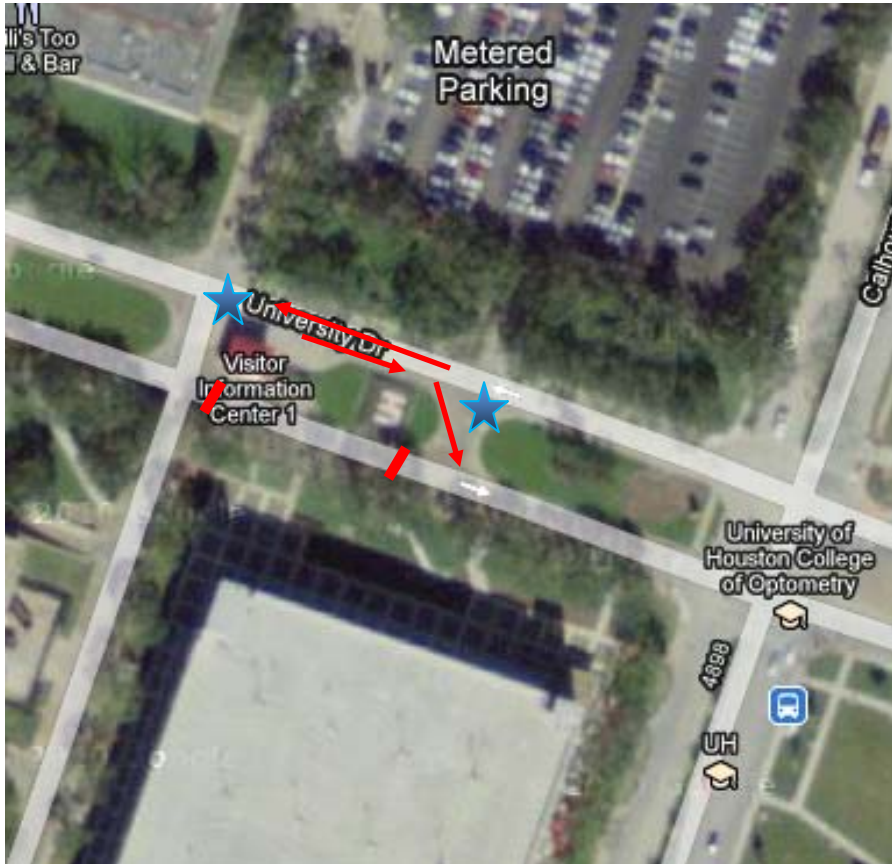

Saturday, August 7, 2010, 1:00 p.m. – 8:00 p.m.

The westbound lanes of University Drive will be closed from the Entrance to Lot 20A to Calhoun. Two way traffic will be set up on the eastbound lanes of University Drive and eastbound traffic will be diverted to the westbound lanes. Traffic control officers will be present to assist vehicular traffic. See Map One.

Sunday, August 8, 2010, 6:00 a.m. – 5:00 p.m.

The work on Sunday involves two phases on Entrance 1. Phase one will begin at 6:30 a.m. and will require the eastbound lanes of Entrance One to be closed from Entrance 4 to the turn around by the entrance to Lot 1C/D. Two way traffic will be set up on the westbound lanes of Entrance 1 and eastbound traffic will be diverted to the westbound lanes. Traffic control officers will be present to assist vehicular traffic. See Map Two. Phase two will begin at 12:00 p.m. and will require the westbound lanes of Entrance One to be closed from Entrance 4 to the median cut by the Information Booth. Two way traffic will be set up on the eastbound lanes of Entrance One and westbound traffic will be diverted to the eastbound lanes. Traffic control officers will be present to assist vehicular traffic.

Map One

★ Traffic Control Officer

Map Two

★ Traffic Control Officer

Map Three

★ Traffic Control Officer