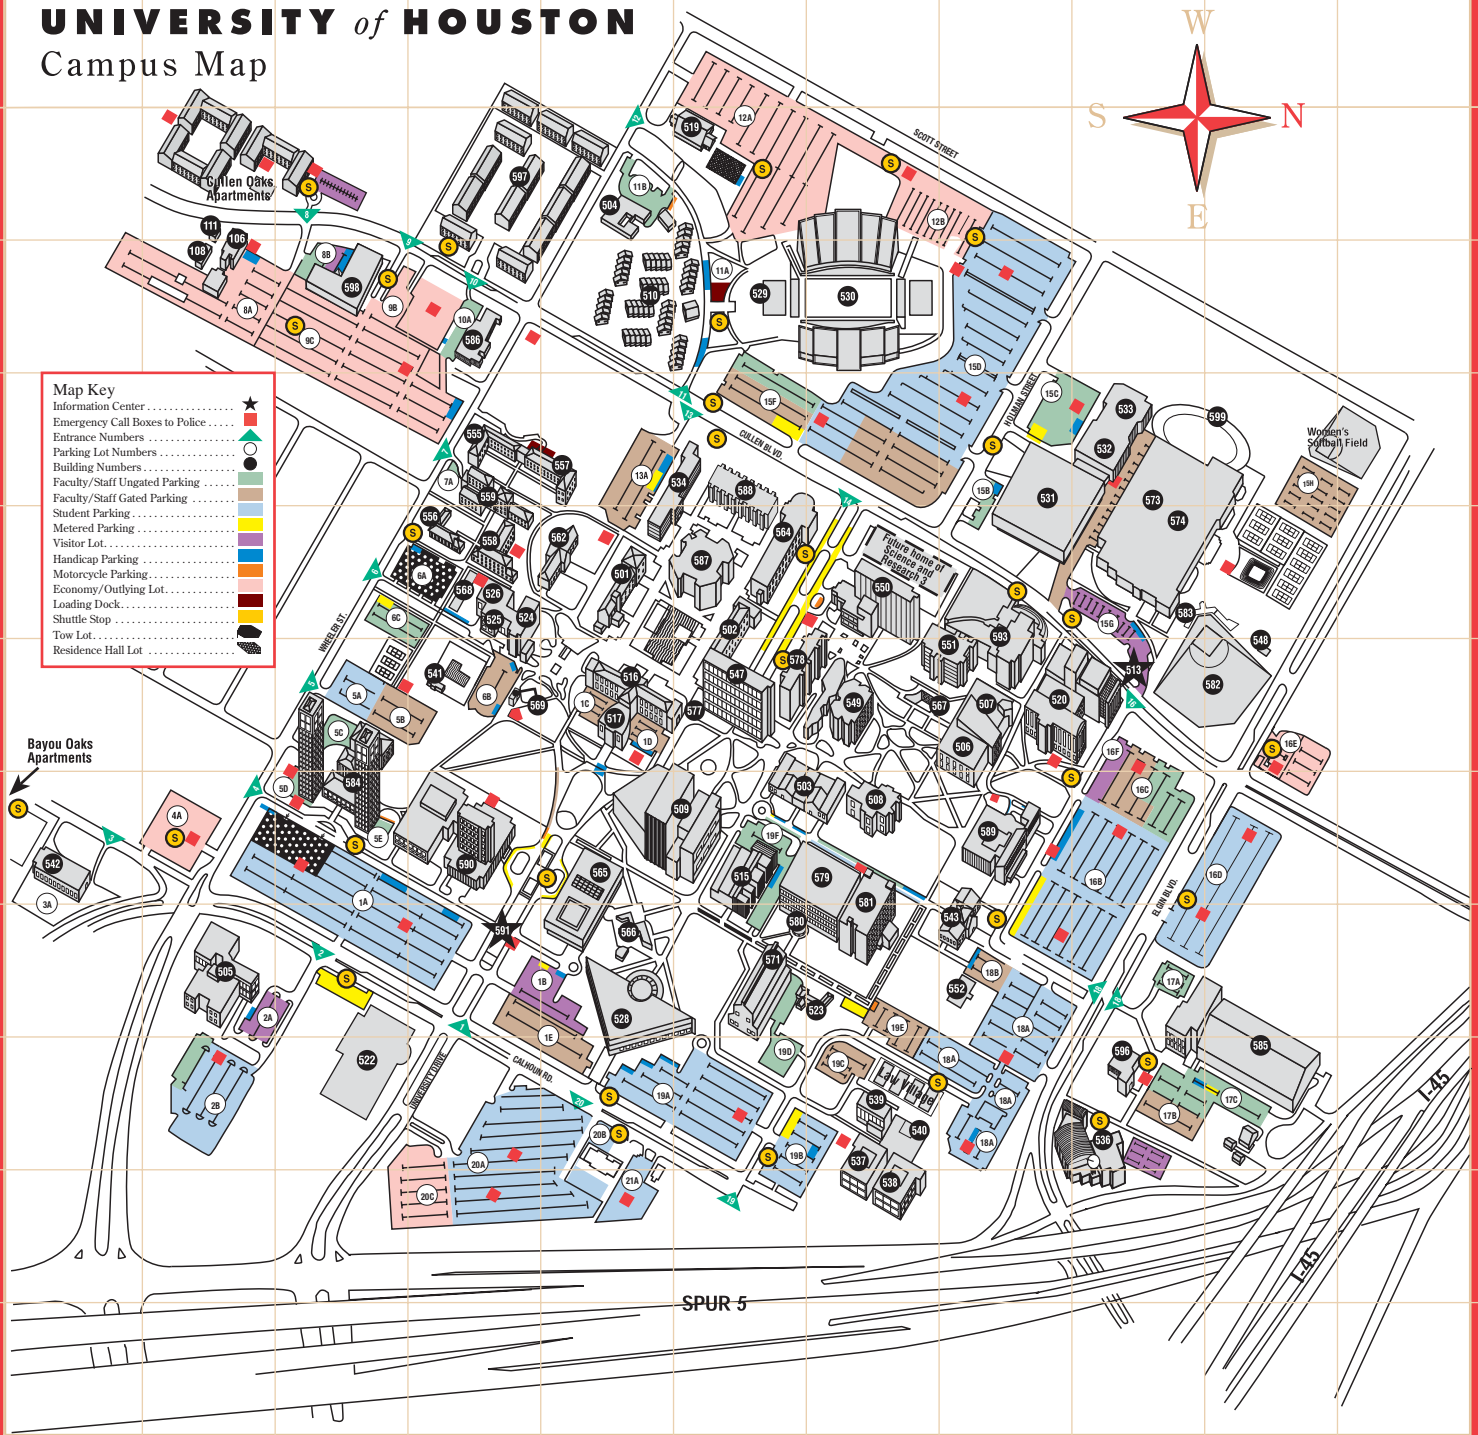

Map Key

Bayou Oaks Apartments

Golden Oaks Apartments

Women's Softball Field

SPUR 5

L-45

L-45